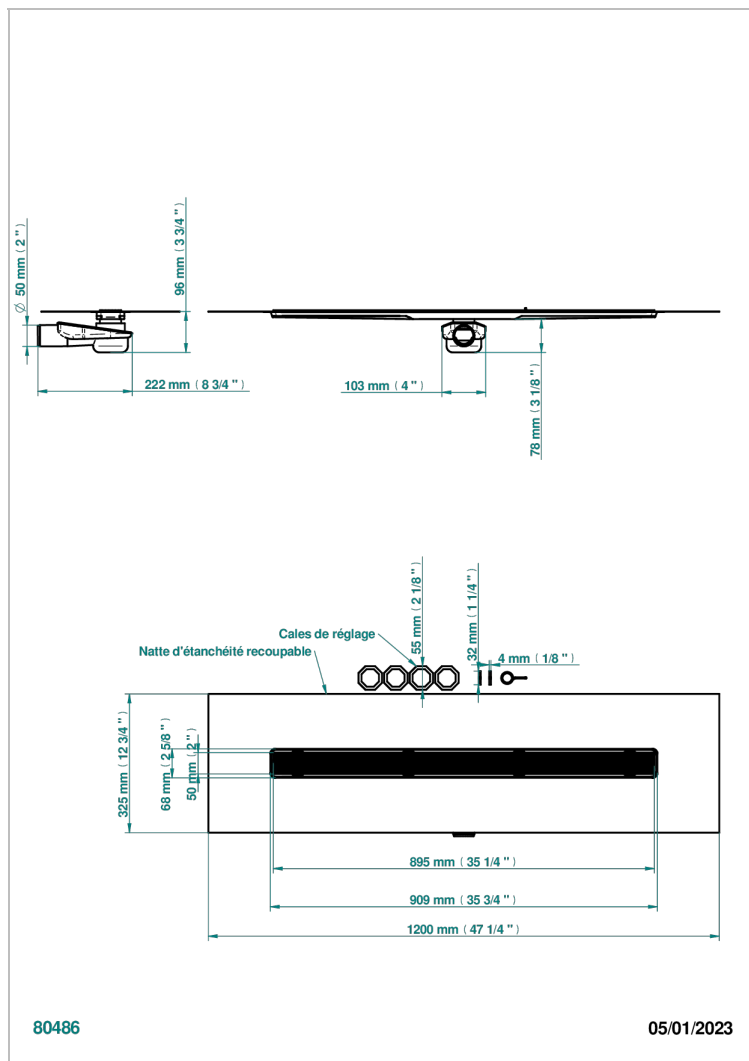

PULL DOOR HANDLES

B8F-762S900B50

THG[®]
PARIS

Linear Shower Drain, Length 900mm, Horizontal Outlet D50, with Integrated Waterproofing Membrane, Grid for tiling

80486

05/01/2023

ХАРАКТЕРИСТИКИ

- Pull door handles
- Linear Shower Drain, Length 900mm, Horizontal Outlet D50, with Integrated Waterproofing Membrane, Grid for tiling

ДОСТУПНЫЕ ВАРИАНТЫ ПОКРЫТИЙ

Без отделки - A00