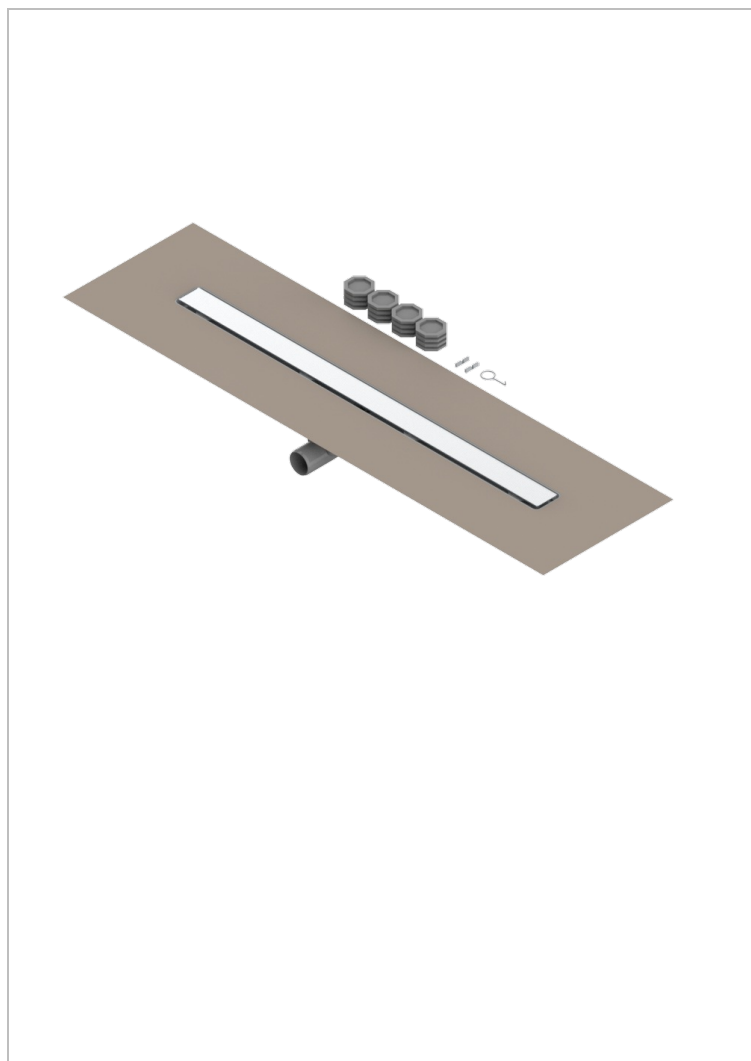

PULL DOOR HANDLES

B8F-762S900B50

THG[®]
PARIS

Linear Shower Drain, Length 900mm, Horizontal Outlet D50, with Integrated Waterproofing Membrane, Grid for tiling

80486

05/01/2023

ХАРАКТЕРИСТИКИ

- Pull door handles
- Linear Shower Drain, Length 900mm, Horizontal Outlet D50, with Integrated Waterproofing Membrane, Grid for tiling

ДОСТУПНЫЕ ВАРИАНТЫ ПОКРЫТИЙ

Без отделки - A00