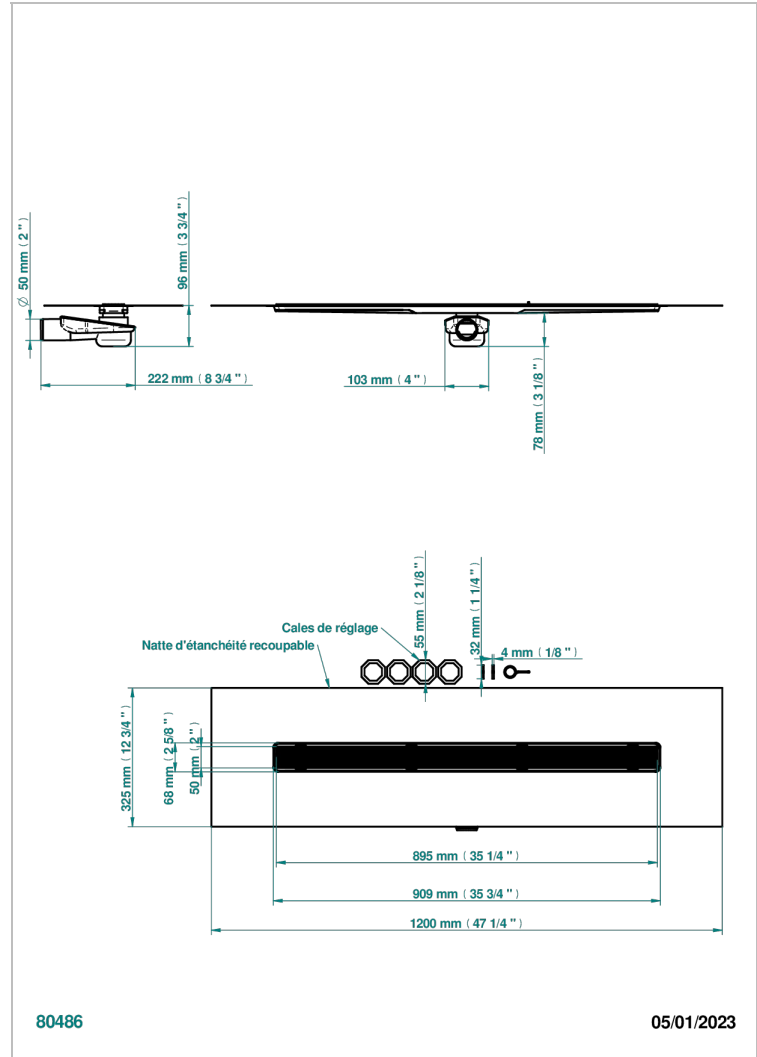

PULL DOOR HANDLES

B8F-762S900B50

Linear Shower Drain, Length 900mm, Horizontal Outlet D50, with Integrated Waterproofing Membrane, Grid for tiling

CHARACTERISTIC

- Pull door handles
- Linear Shower Drain, Length 900mm, Horizontal Outlet D50, with Integrated Waterproofing Membrane, Grid for tiling

AVAILABLE FINITIONS

*** - A00