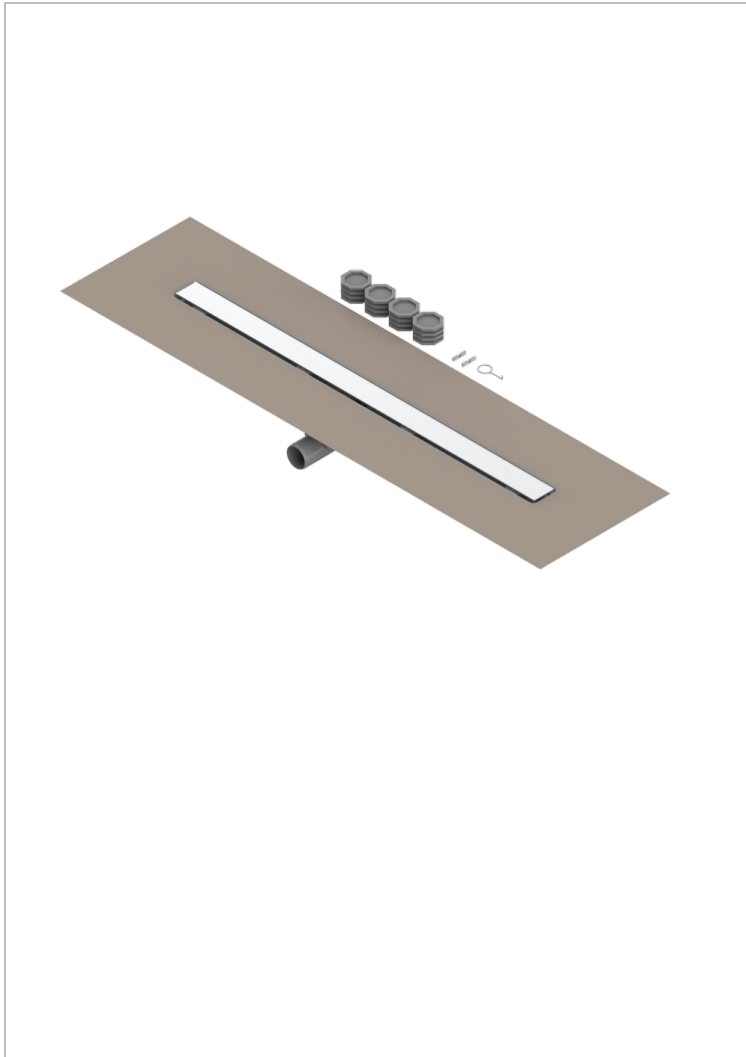

PULL DOOR HANDLES

B8F-762S900B50

Linear Shower Drain, Length 900mm, Horizontal Outlet D50, with Integrated Waterproofing Membrane, Grid for tiling

CHARACTERISTIC

- Pull door handles
- Linear Shower Drain, Length 900mm, Horizontal Outlet D50, with Integrated Waterproofing Membrane, Grid for tiling

AVAILABLE FINITIONS

*** - A00