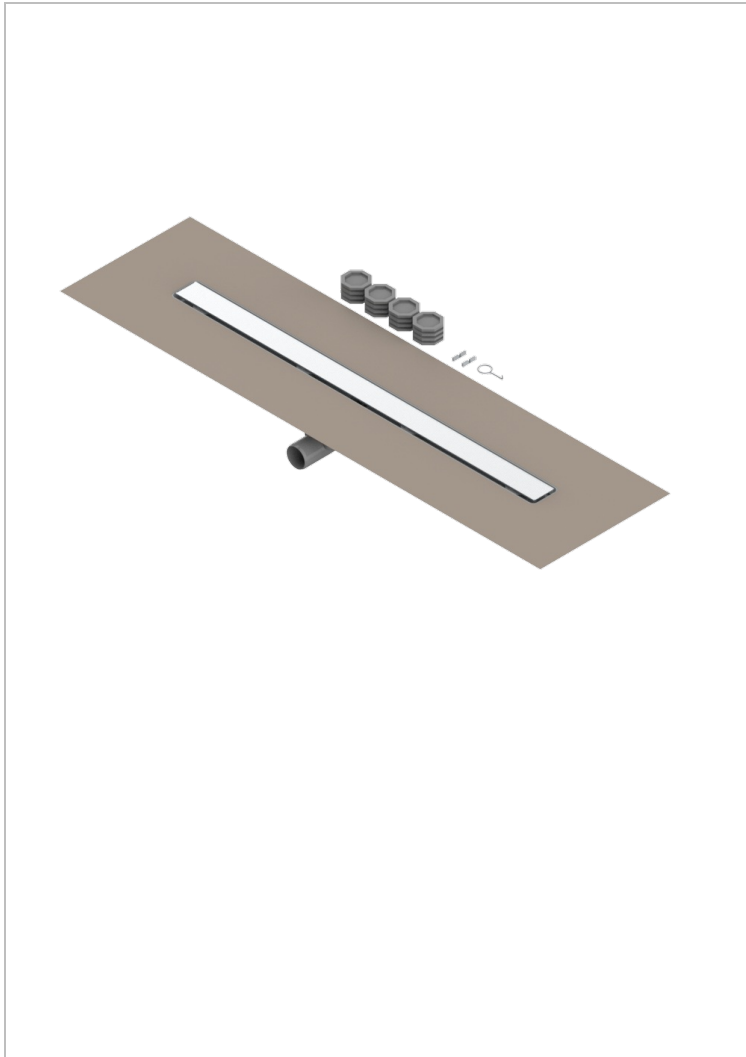

PULL DOOR HANDLES

B8F-762S900B50

Linear Shower Drain, Length 900mm, Horizontal Outlet D50, with Integrated Waterproofing Membrane, Grid for tiling

EIGENSCHAFTEN

- Pull door handles
- Linear Shower Drain, Length 900mm, Horizontal Outlet D50, with Integrated Waterproofing Membrane, Grid for tiling

VERFÜGBARE OBERFLÄCHEN

*** - A00