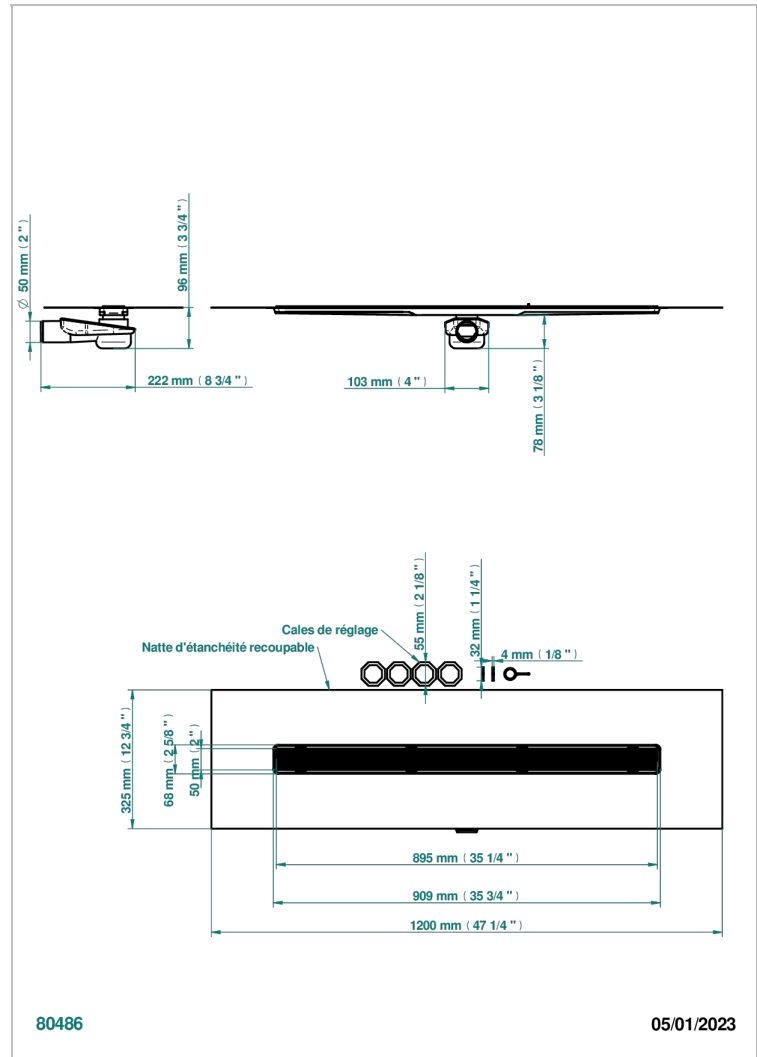

PULL DOOR HANDLES

B8F-762S900B50

Linear Shower Drain, Length 900mm, Horizontal Outlet D50, with Integrated Waterproofing Membrane, Grid for tiling

EIGENSCHAFTEN

- Pull door handles
- Linear Shower Drain, Length 900mm, Horizontal Outlet D50, with Integrated Waterproofing Membrane, Grid for tiling

VERFÜGBARE OBERFLÄCHEN

*** - A00