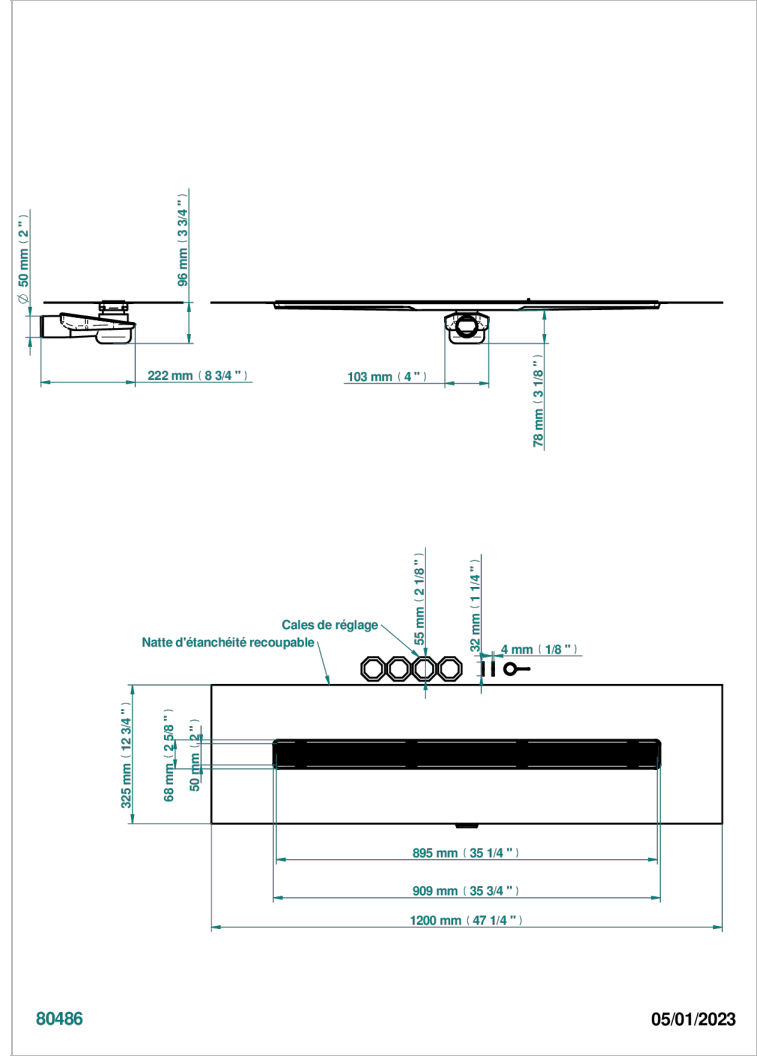

PULL DOOR HANDLES

B8F-762S900B50

Linear Shower Drain, Length 900mm, Horizontal Outlet D50, with Integrated Waterproofing Membrane, Grid for tiling

特色

- Pull door handles
- Linear Shower Drain, Length 900mm, Horizontal Outlet D50, with Integrated Waterproofing Membrane, Grid for tiling

可选饰面

抛光铜 - A00