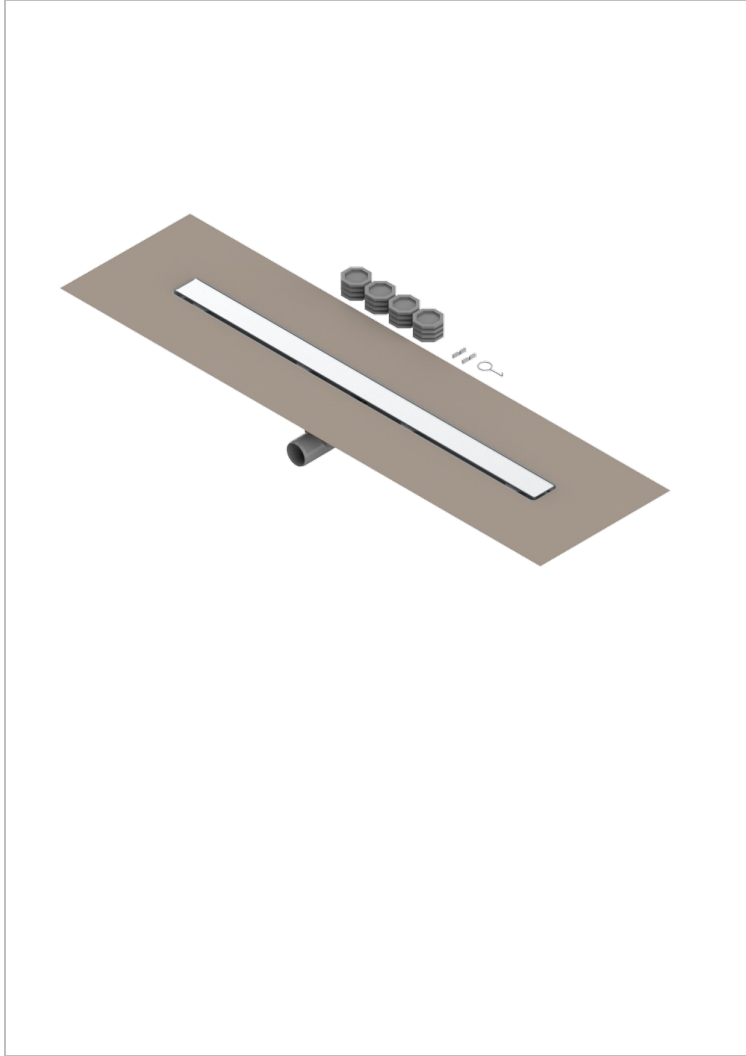

PULL DOOR HANDLES

B8F-762S900B50

Linear Shower Drain, Length 900mm, Horizontal Outlet D50, with Integrated Waterproofing Membrane, Grid for tiling

特色

- Pull door handles
- Linear Shower Drain, Length 900mm, Horizontal Outlet D50, with Integrated Waterproofing Membrane, Grid for tiling

可选饰面

抛光铜 - A00