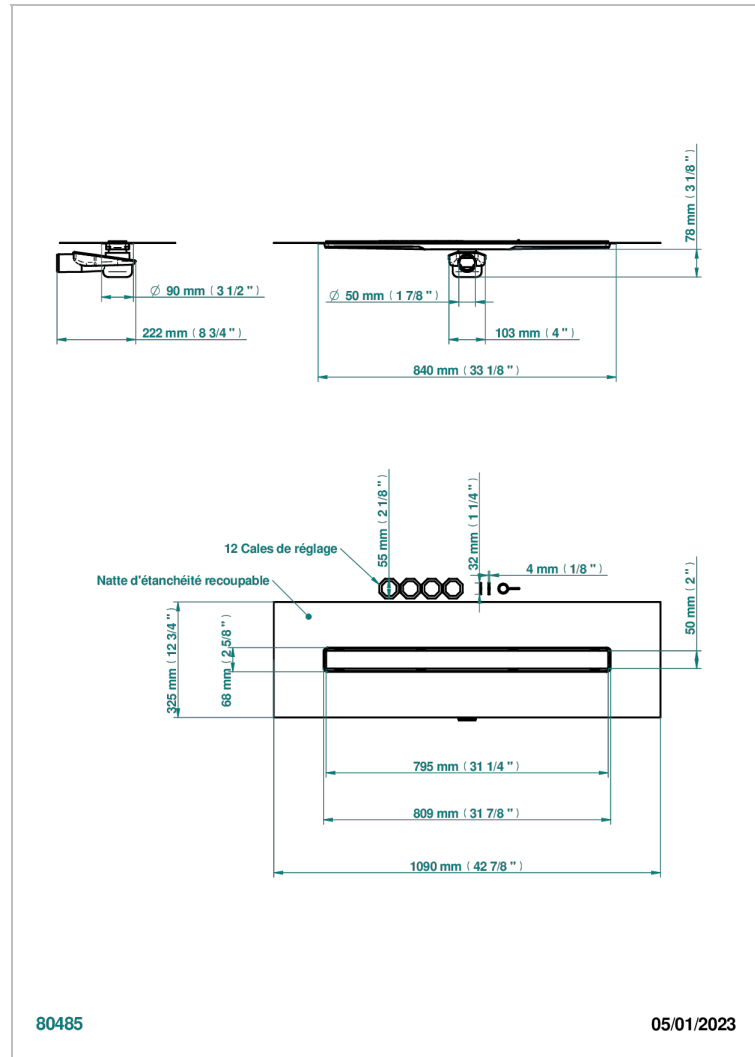

GENERAL ITEMS

G00-762S800A50

THG[®]
PARIS

Linear Shower Drain, Lenght 800mm, Horizontal Outlet D50, with Integrated Waterproofing Membrane, Solid Grid

CHARACTERISTIC

- General Items
- Linear Shower Drain, Lenght 800mm, Horizontal Outlet D50, with Integrated Waterproofing Membrane, Solid Grid

Matt nickel color PVD - H56
Nickel color PVD - H55
Umber PVD - H66
brushed stainless steel - A09
shiny stainless steel - A08