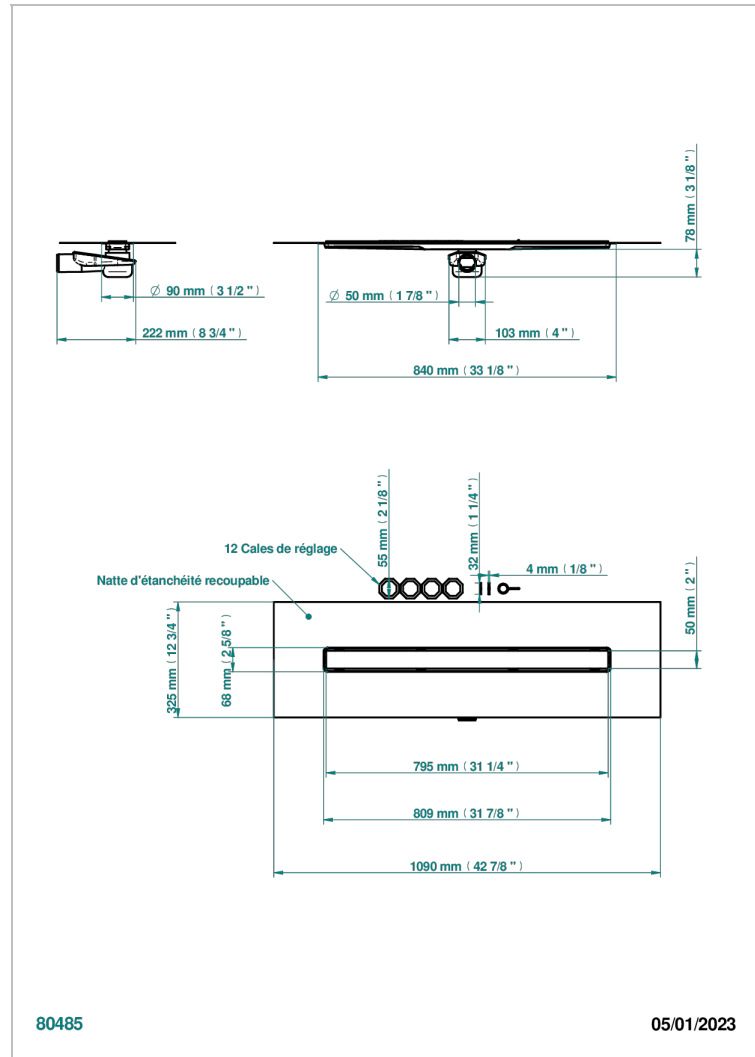

GENERAL ITEMS

G00-762S800A50

THG[®]
PARIS

Linear Shower Drain, Lenght 800mm, Horizontal Outlet D50, with Integrated Waterproofing Membrane, Solid Grid

80485

05/01/2023

CHARACTERISTIC

- General Items
- Linear Shower Drain, Lenght 800mm, Horizontal Outlet D50, with Integrated Waterproofing Membrane, Solid Grid

Matt nickel color PVD - H56
Nickel color PVD - H55
Umber PVD - H66
brushed stainless steel - A09
shiny stainless steel - A08