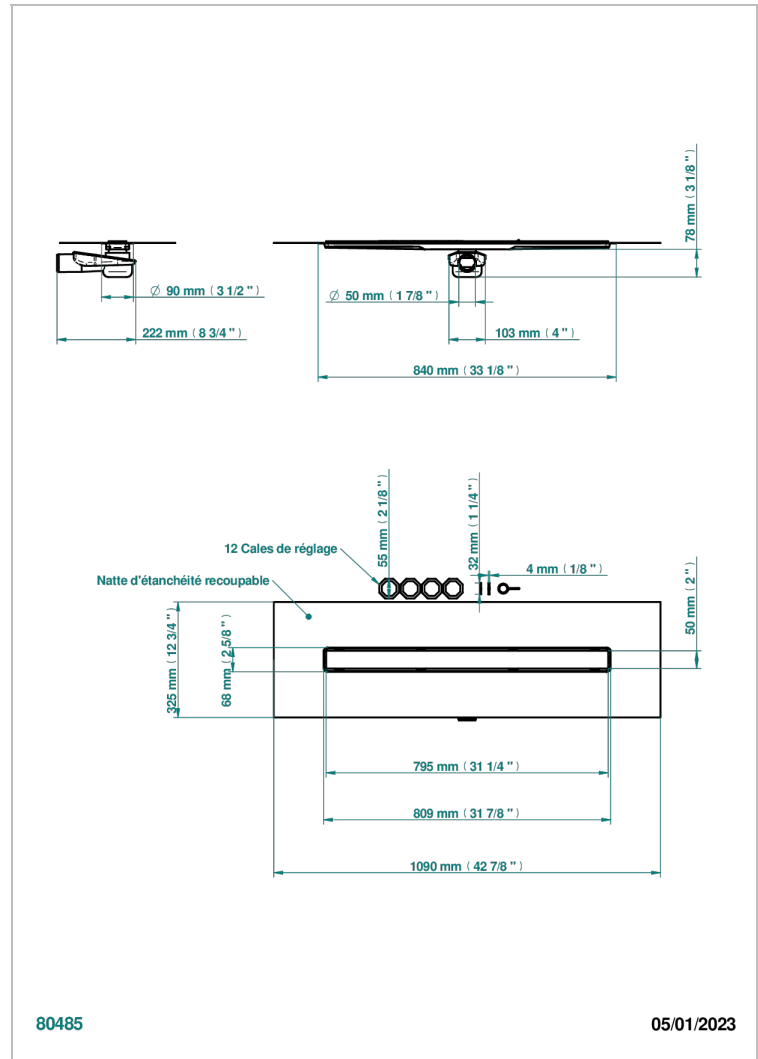

STANDARDARTIKEL

G00-762S800A50

THG[®]
PARIS

Linear Shower Drain, Lenght 800mm, Horizontal Outlet D50, with Integrated Waterproofing Membrane, Solid Grid

EIGENSCHAFTEN

- Standardartikel
- Linear Shower Drain, Lenght 800mm, Horizontal Outlet D50, with Integrated Waterproofing Membrane, Solid Grid

VERFÜGBARE OBERFLÄCHEN

Edelstahl gebürstet - A09
Edelstahl poliert - A08
Mattschwarz keramik - D30
Pvd blush - H62
Pvd blush matt - H60
Pvd bronze braun - F33

Pvd bronze braun matt - F34
Pvd gold - H52
Pvd gold matt - H53
Pvd graphite - H64
Pvd graphite matt - H65
Pvd messing - H49

Pvd messing matt - H50
Pvd nickel - H55
Pvd nickel matt - H56
Pvd umber - H66
Pvd umber matt - H67