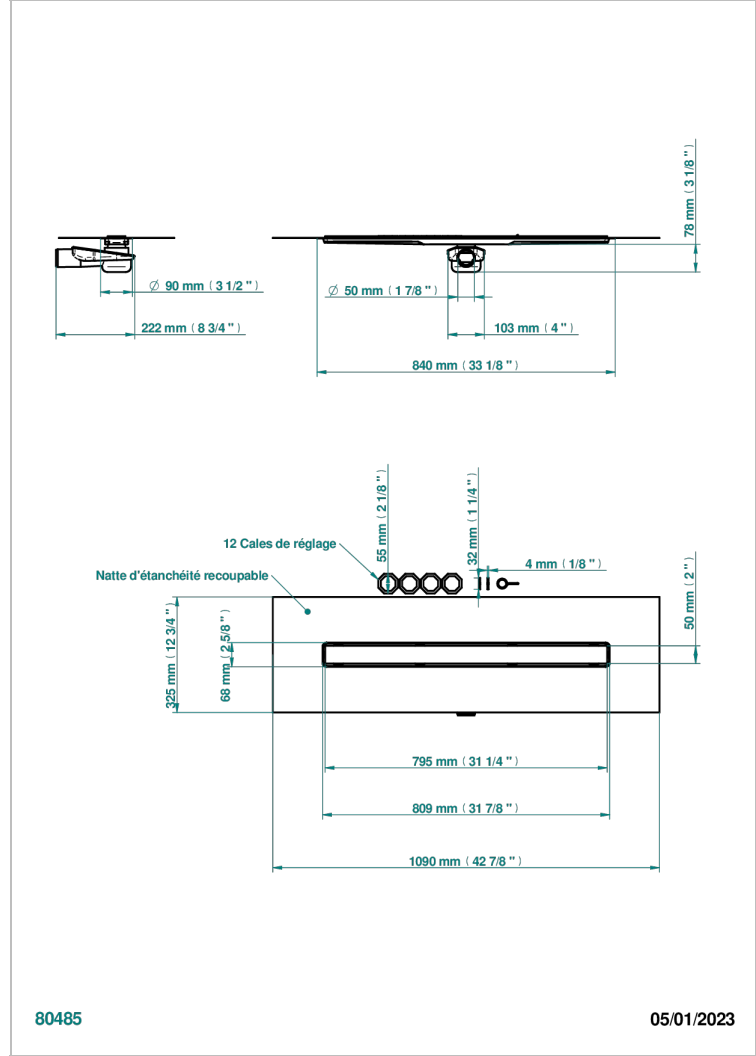

GENERAL ITEMS

G00-762S800A50

Linear Shower Drain, Length 800mm, Horizontal Outlet D50, with Integrated Waterproofing Membrane, Solid Grid

特色

- General Items
- Linear Shower Drain, Length 800mm, Horizontal Outlet D50, with Integrated Waterproofing Membrane, Solid Grid

可选饰面

Black ceram - D30
Blush PVD - H62
Graphite PVD - H64
Matt Umber PVD - H67
Matt blush PVD - H60
Matt graphite PVD - H65

PVD哑光棕铜 - F34
PVD哑光金 - H53
PVD哑光铜 - H50
PVD哑光镍 - H56
PVD抛光铜 - H49
PVD棕铜 - F33

PVD金色 - H52
PVD镍 - H55
Umber PVD - H66
亮面不锈钢 - A08
拉丝不锈钢 - A09