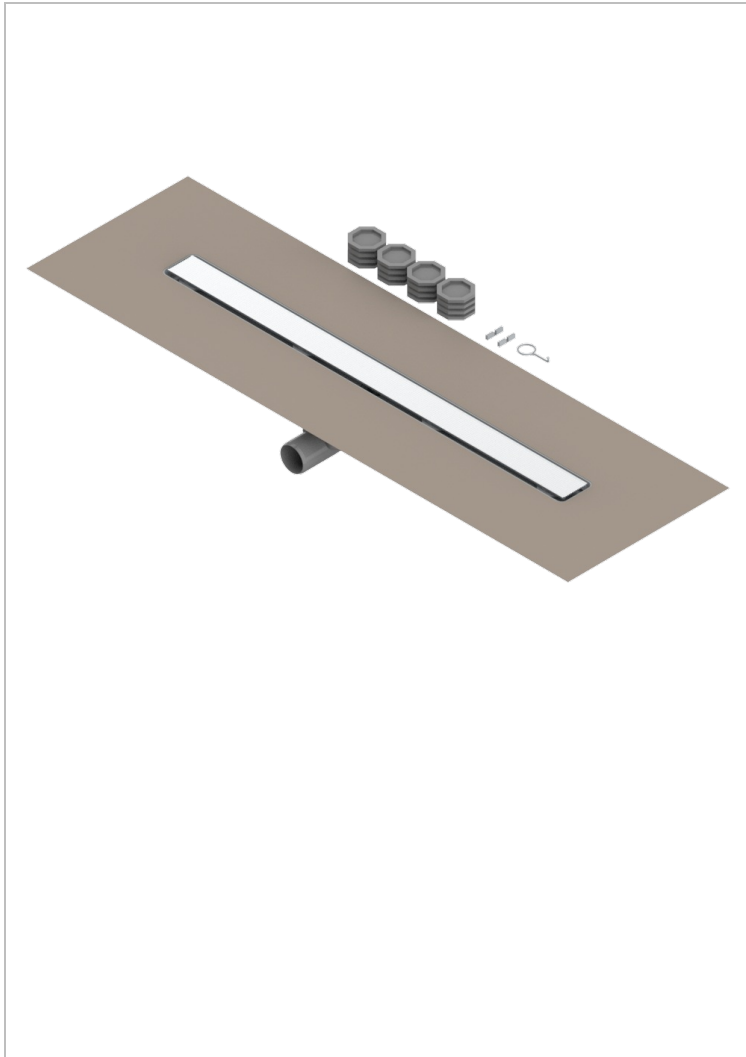

GENERAL ITEMS

G00-762S800B50

Linear Shower Drain, Length 800mm, Horizontal Outlet D50, with Integrated Waterproofing Membrane, Grid for tiling

80484

04/12/2023

CHARACTERISTIC

- General Items
- Linear Shower Drain, Length 800mm, Horizontal Outlet D50, with Integrated Waterproofing Membrane, Grid for tiling