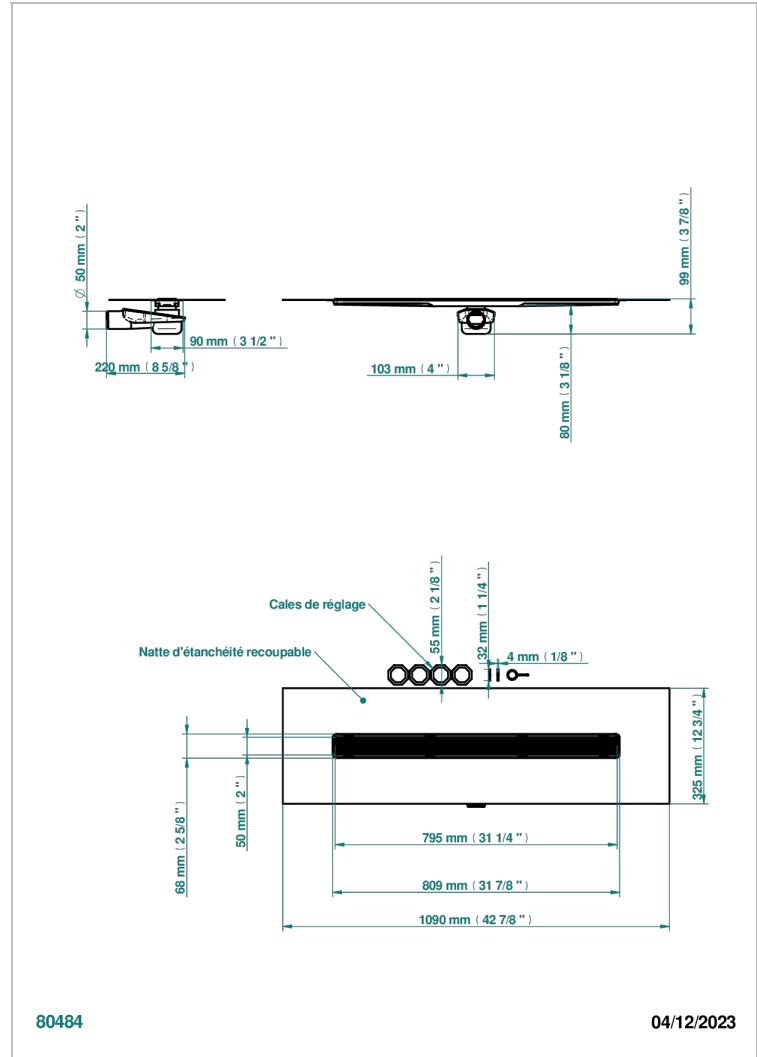

GENERAL ITEMS

G00-762S800B50

Linear Shower Drain, Length 800mm, Horizontal Outlet D50, with Integrated Waterproofing Membrane, Grid for tiling

80484

04/12/2023

CHARACTERISTIC

- General Items
- Linear Shower Drain, Length 800mm, Horizontal Outlet D50, with Integrated Waterproofing Membrane, Grid for tiling

AVAILABLE FINITIONS

*** - A00