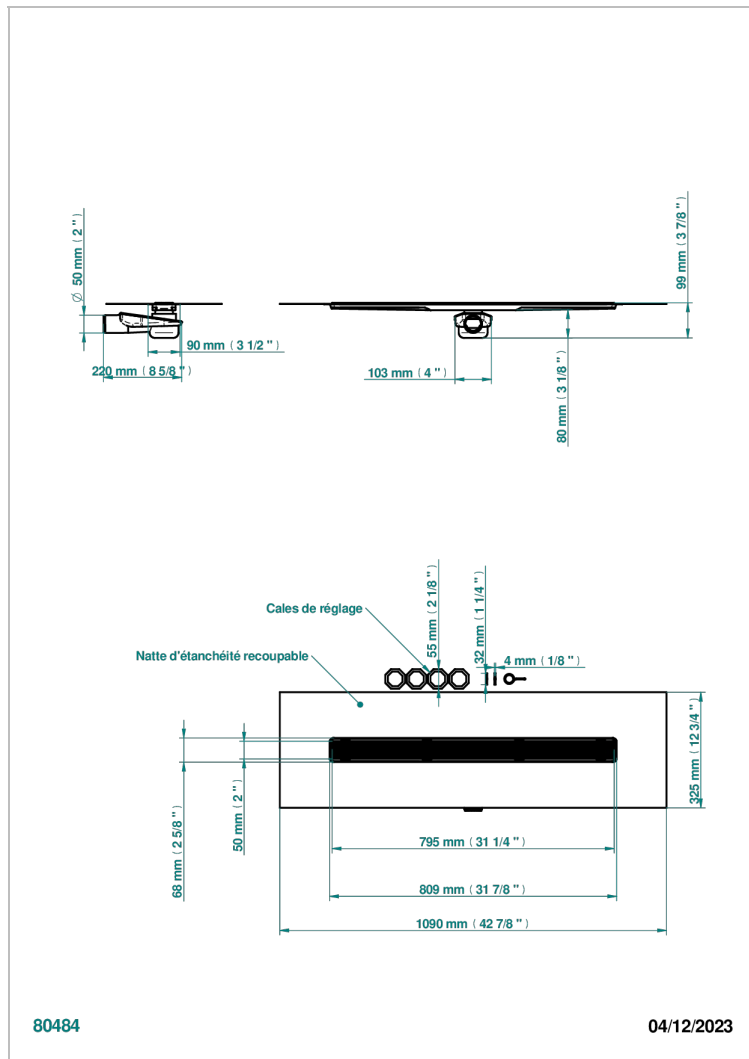

GENERAL ITEMS

G00-762S800B50

Linear Shower Drain, Lenght 800mm, Horizontal Outlet D50, with Integrated Waterproofing Membrane, Grid for tiling

CHARACTERISTIC

- General Items
- Linear Shower Drain, Lenght 800mm, Horizontal Outlet D50, with Integrated Waterproofing Membrane, Grid for tiling

AVAILABLE FINITIONS

*** - A00