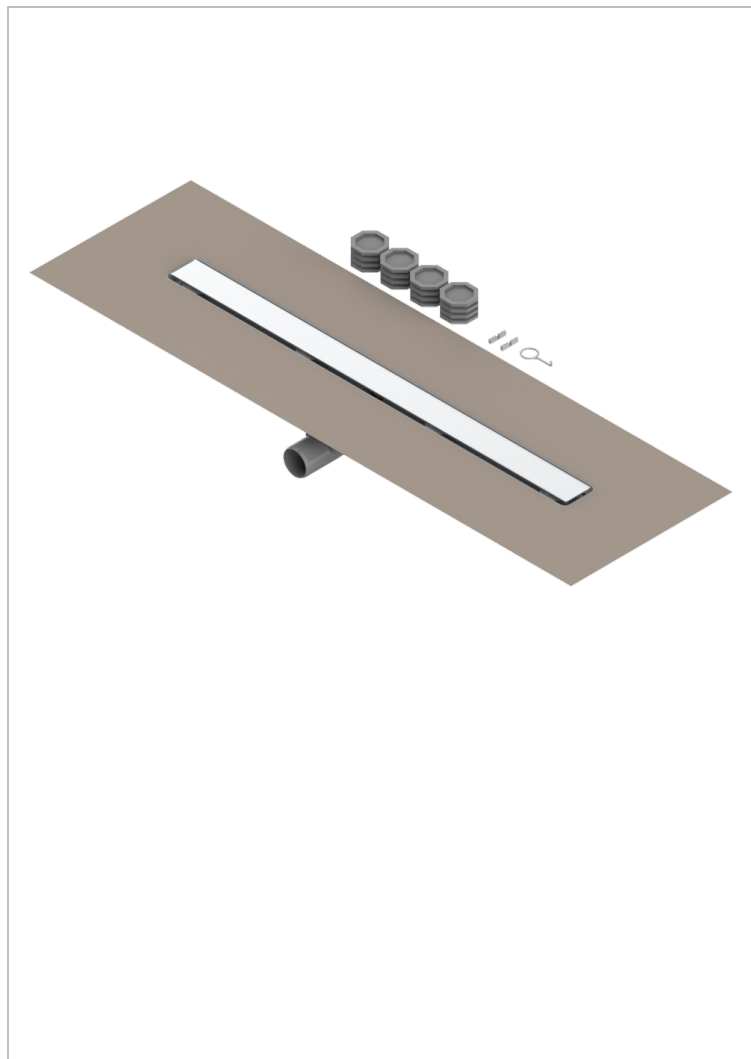

GENERAL ITEMS

G00-762S800B50

Linear Shower Drain, Lenght 800mm, Horizontal Outlet D50, with Integrated Waterproofing Membrane, Grid for tiling

CHARACTERISTIC

- General Items
- Linear Shower Drain, Lenght 800mm, Horizontal Outlet D50, with Integrated Waterproofing Membrane, Grid for tiling