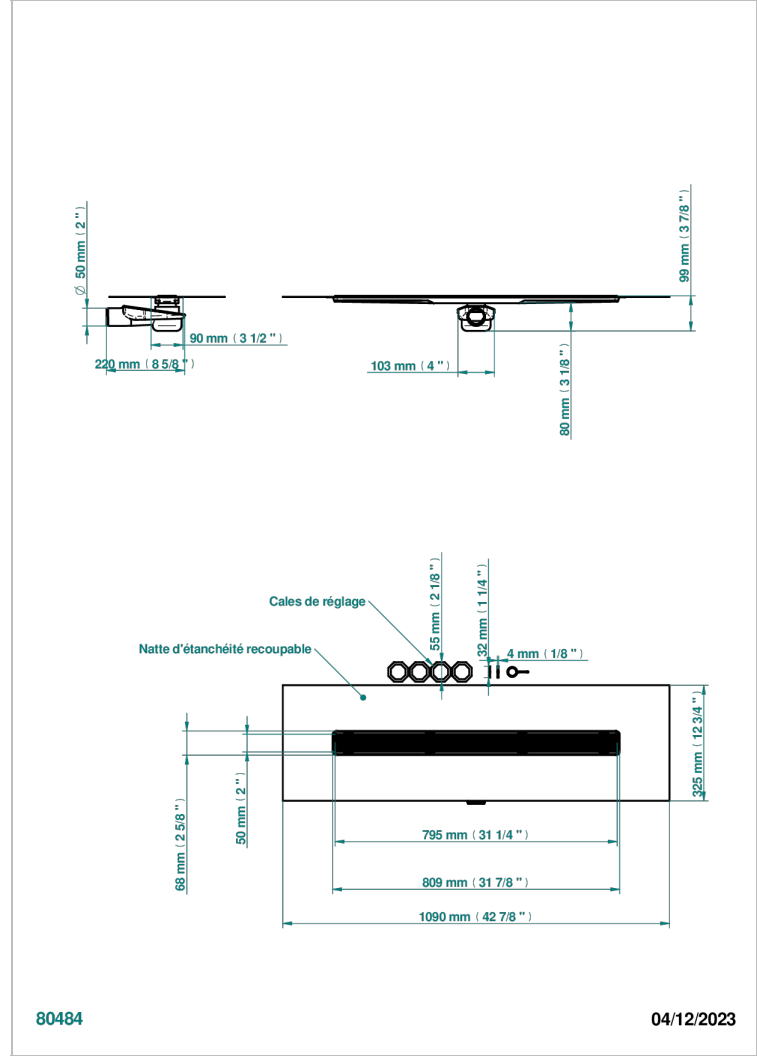

Linear Shower Drain, Length 800mm, Horizontal Outlet D50, with Integrated Waterproofing Membrane, Grid for tiling

80484

04/12/2023

CARACTERÍSTICAS

- Todo Estilo
- Linear Shower Drain, Length 800mm, Horizontal Outlet D50, with Integrated Waterproofing Membrane, Grid for tiling

ACABADOS DISPONIBLES

*** - A00