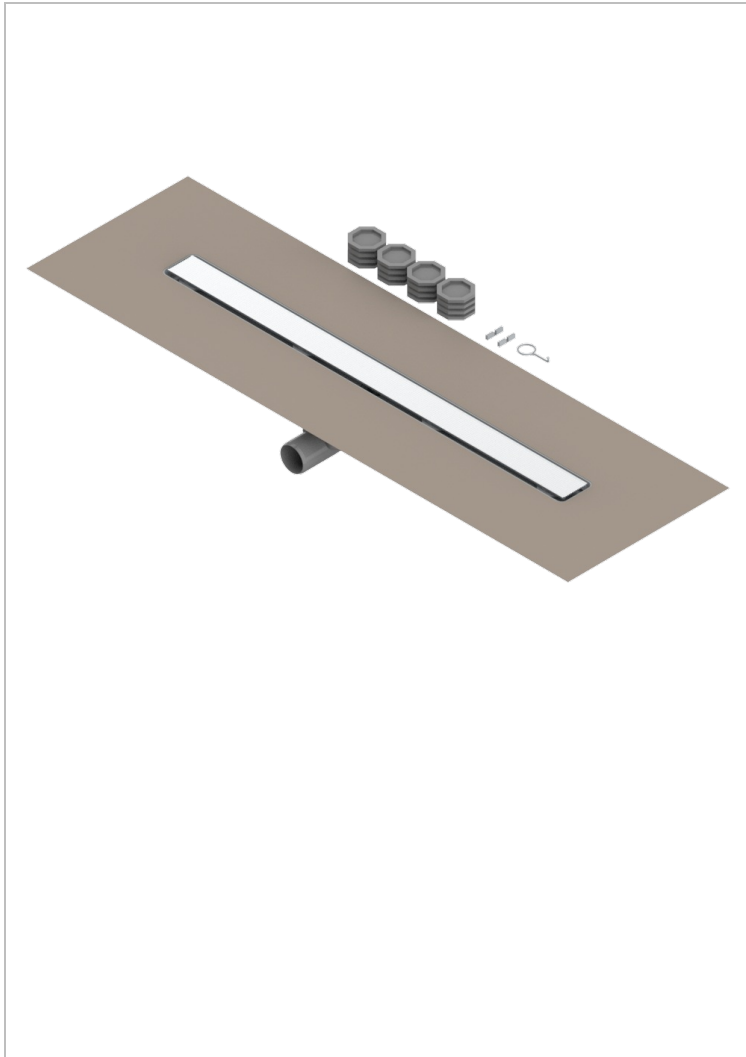

GENERAL ITEMS

G00-762S800B50

Linear Shower Drain, Lenght 800mm, Horizontal Outlet D50, with Integrated Waterproofing Membrane, Grid for tiling

80484

04/12/2023

CHARACTERISTIC

- General Items
- Linear Shower Drain, Lenght 800mm, Horizontal Outlet D50, with Integrated Waterproofing Membrane, Grid for tiling