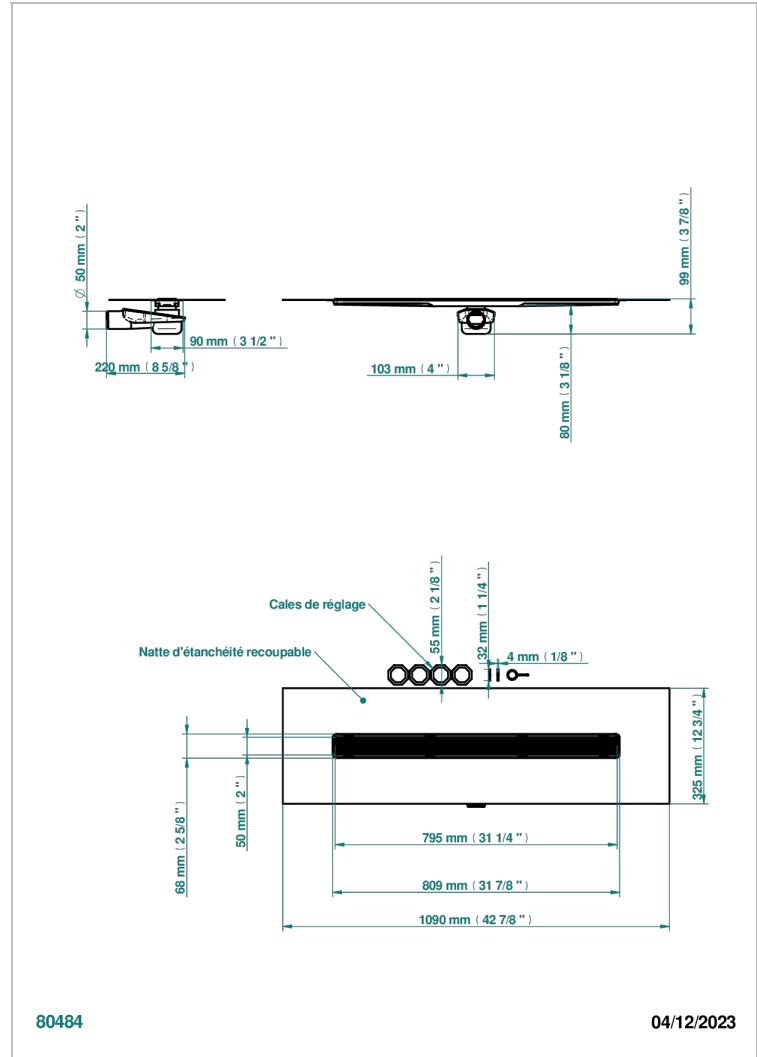

GENERAL ITEMS

G00-762S800B50

Linear Shower Drain, Lenght 800mm, Horizontal Outlet D50, with Integrated Waterproofing Membrane, Grid for tiling

80484

04/12/2023

CHARACTERISTIC

- General Items
- Linear Shower Drain, Lenght 800mm, Horizontal Outlet D50, with Integrated Waterproofing Membrane, Grid for tiling

AVAILABLE FINITIONS

*** - A00