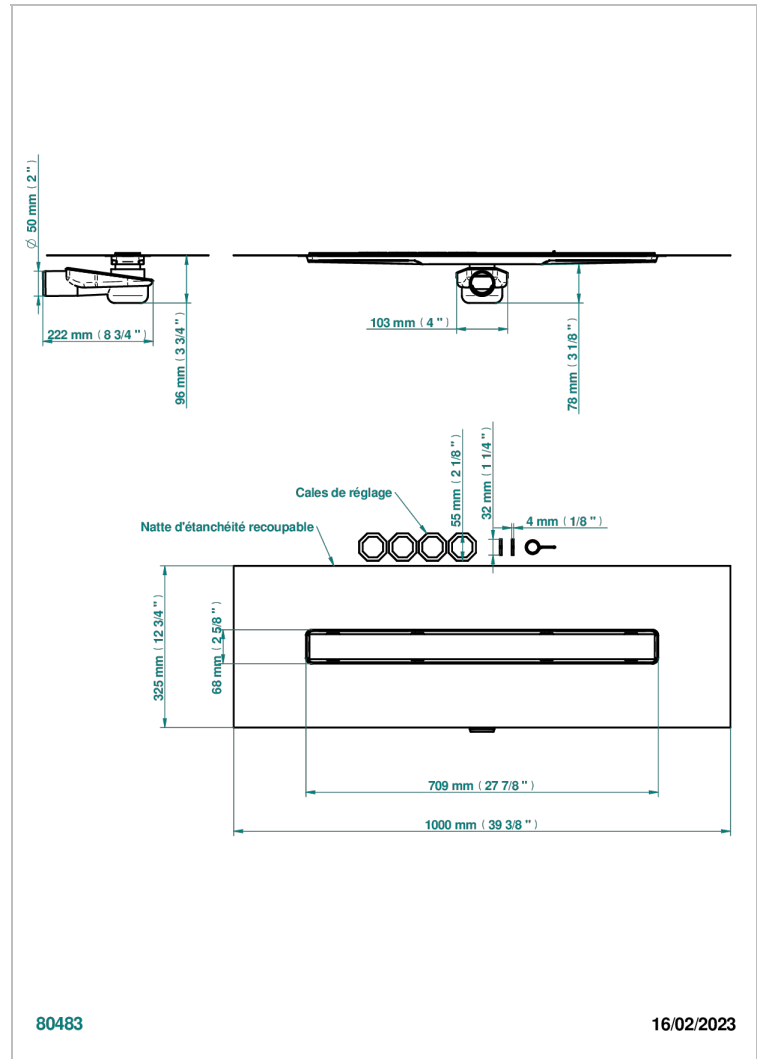

GENERAL ITEMS

G00-762S700A50

THG[®]
PARIS

Linear Shower Drain, Length 700mm, Horizontal Outlet D50, with Integrated Waterproofing Membrane, Solid Grid

CHARACTERISTIC

- General Items
- Linear Shower Drain, Length 700mm, Horizontal Outlet D50, with Integrated Waterproofing Membrane, Solid Grid

Matt nickel color PVD - H56
Nickel color PVD - H55
Umber PVD - H66
brushed stainless steel - A09
shiny stainless steel - A08