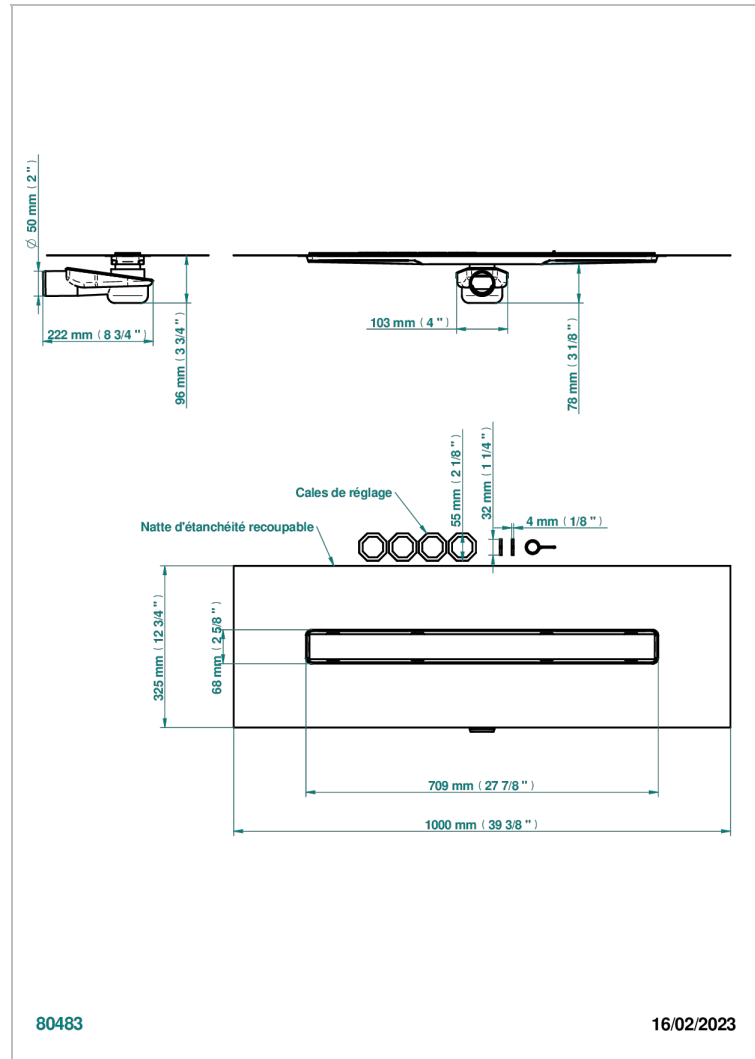

# GENERAL ITEMS

G00-762S700A50

THG<sup>®</sup>  
PARIS

Linear Shower Drain, Length 700mm, Horizontal Outlet D50, with Integrated Waterproofing Membrane, Solid Grid

## CHARACTERISTIC

- General Items
- Linear Shower Drain, Length 700mm, Horizontal Outlet D50, with Integrated Waterproofing Membrane, Solid Grid