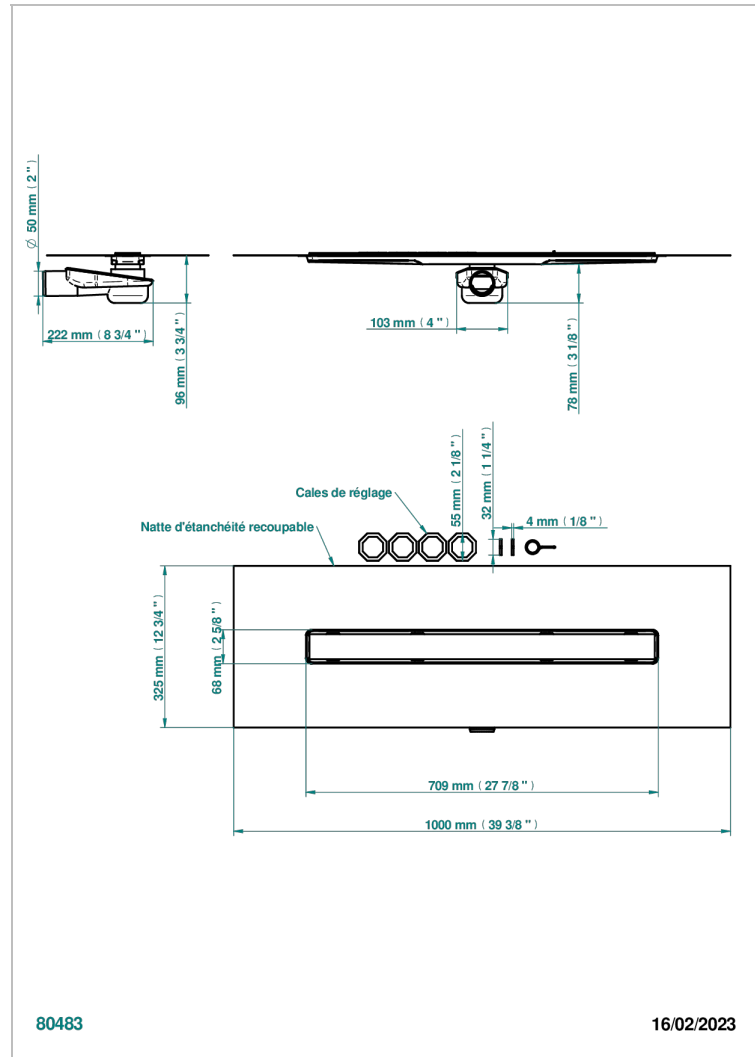

# STANDARDARTIKEL

G00-762S700A50

Linear Shower Drain, Length 700mm, Horizontal Outlet D50, with Integrated Waterproofing Membrane, Solid Grid

THG<sup>®</sup>  
PARIS

## EIGENSCHAFTEN

- Standardartikel
- Linear Shower Drain, Length 700mm, Horizontal Outlet D50, with Integrated Waterproofing Membrane, Solid Grid