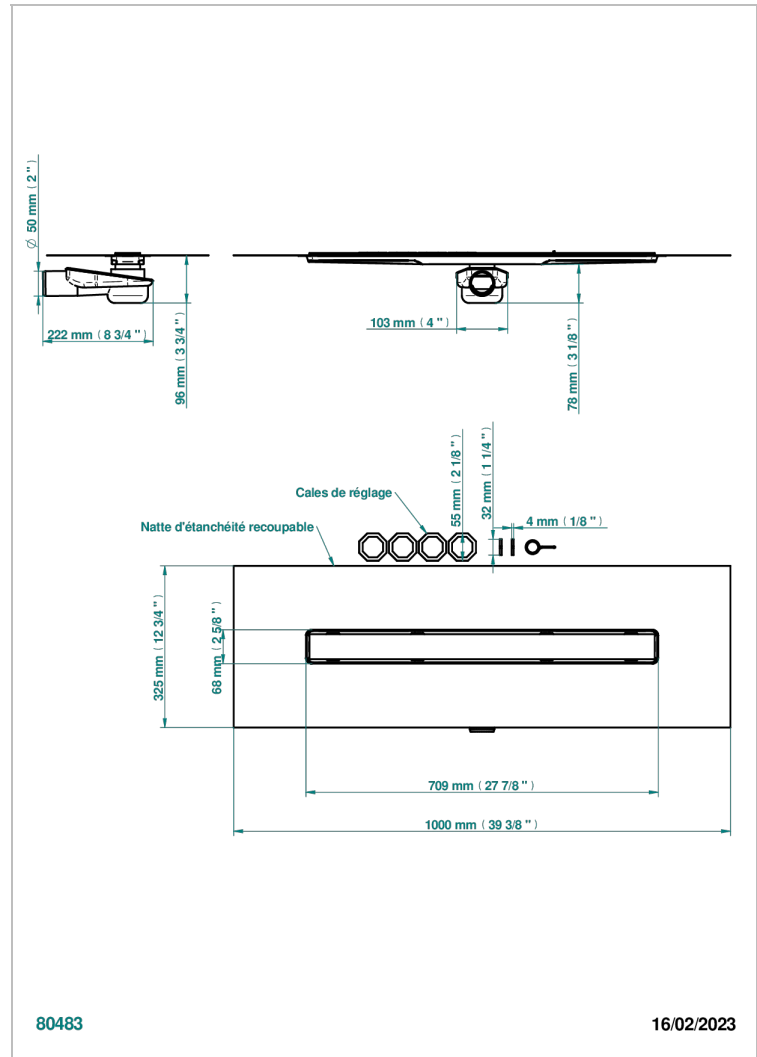

# GENERAL ITEMS

G00-762S700A50

Linear Shower Drain, Length 700mm, Horizontal Outlet D50, with Integrated Waterproofing Membrane, Solid Grid

## CHARACTERISTIC

- General Items
- Linear Shower Drain, Length 700mm, Horizontal Outlet D50, with Integrated Waterproofing Membrane, Solid Grid