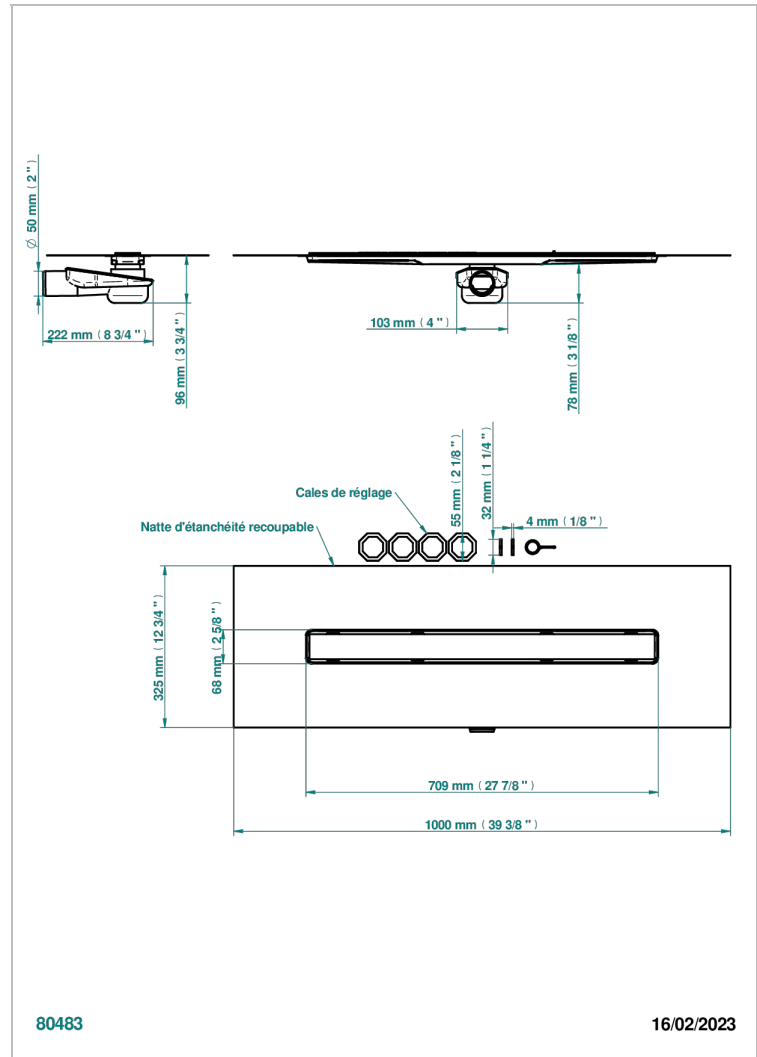

STANDARDARTIKEL

G00-762S700A50

Linear Shower Drain, Length 700mm, Horizontal Outlet D50, with Integrated Waterproofing Membrane, Solid Grid

80483

16/02/2023

EIGENSCHAFTEN

- Standardartikel
- Linear Shower Drain, Length 700mm, Horizontal Outlet D50, with Integrated Waterproofing Membrane, Solid Grid

VERFÜGBARE OBERFLÄCHEN

Edelstahl gebürstet - A09
Edelstahl poliert - A08
Mattschwarz keramik - D30
Pvd blush - H62
Pvd blush matt - H60
Pvd bronze braun - F33

Pvd bronze braun matt - F34
Pvd gold - H52
Pvd gold matt - H53
Pvd graphite - H64
Pvd graphite matt - H65
Pvd messing - H49