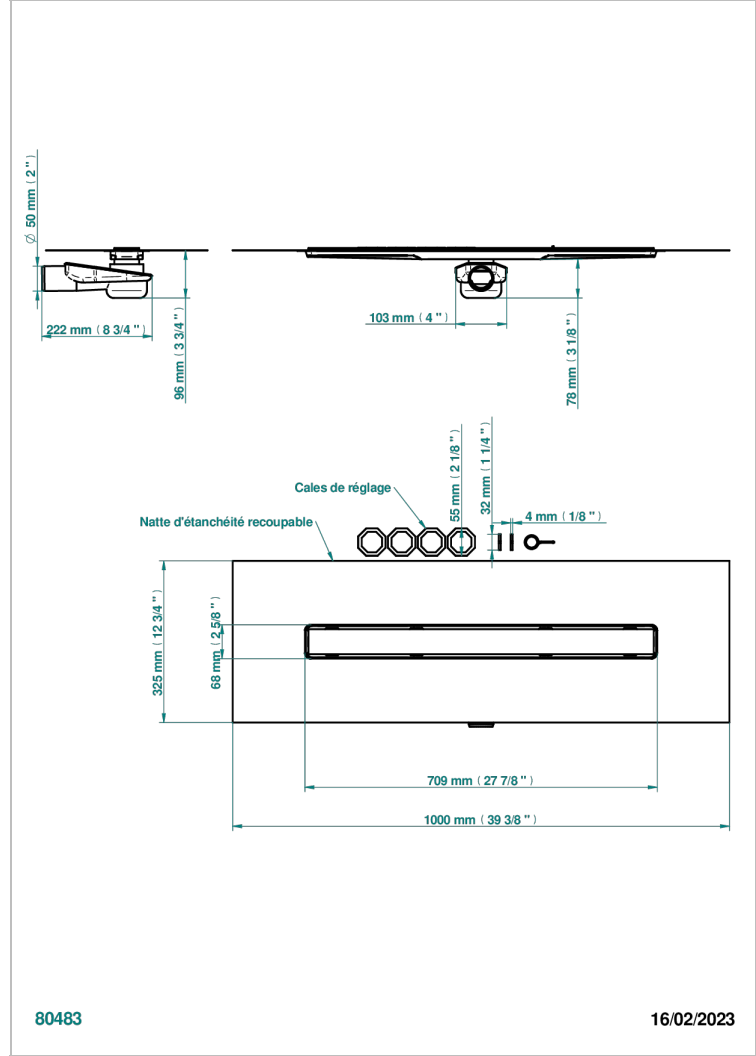

GENERAL ITEMS

G00-762S700A50

THG
PARIS

Linear Shower Drain, Lenght 700mm, Horizontal Outlet D50, with Integrated Waterproofing Membrane, Solid Grid

80483

16/02/2023

特色

- General Items
- Linear Shower Drain, Lenght 700mm, Horizontal Outlet D50, with Integrated Waterproofing Membrane, Solid Grid

可选饰面

Black ceram - D30
Blush PVD - H62
Graphite PVD - H64
Matt Umber PVD - H67
Matt blush PVD - H60
Matt graphite PVD - H65

PVD哑光棕铜 - F34
PVD哑光金 - H53
PVD哑光铜 - H50
PVD哑光镍 - H56
PVD抛光铜 - H49
PVD棕铜 - F33

PVD金色 - H52
PVD镍 - H55
Umber PVD - H66
亮面不锈钢 - A08
拉丝不锈钢 - A09