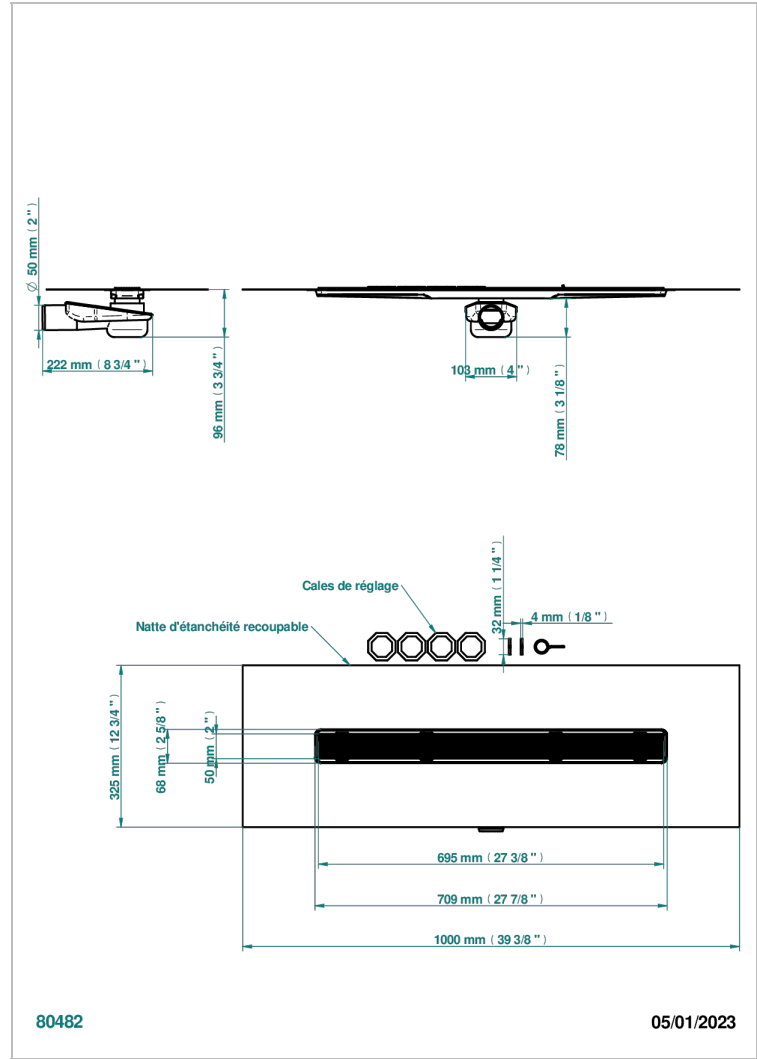

Linear Shower Drain, Length 700mm, Horizontal Outlet D50, with Integrated Waterproofing Membrane, Grid for tiling

CARACTERÍSTICAS

- Todo Estilo
- Linear Shower Drain, Length 700mm, Horizontal Outlet D50, with Integrated Waterproofing Membrane, Grid for tiling

ACABADOS DISPONIBLES

*** - A00