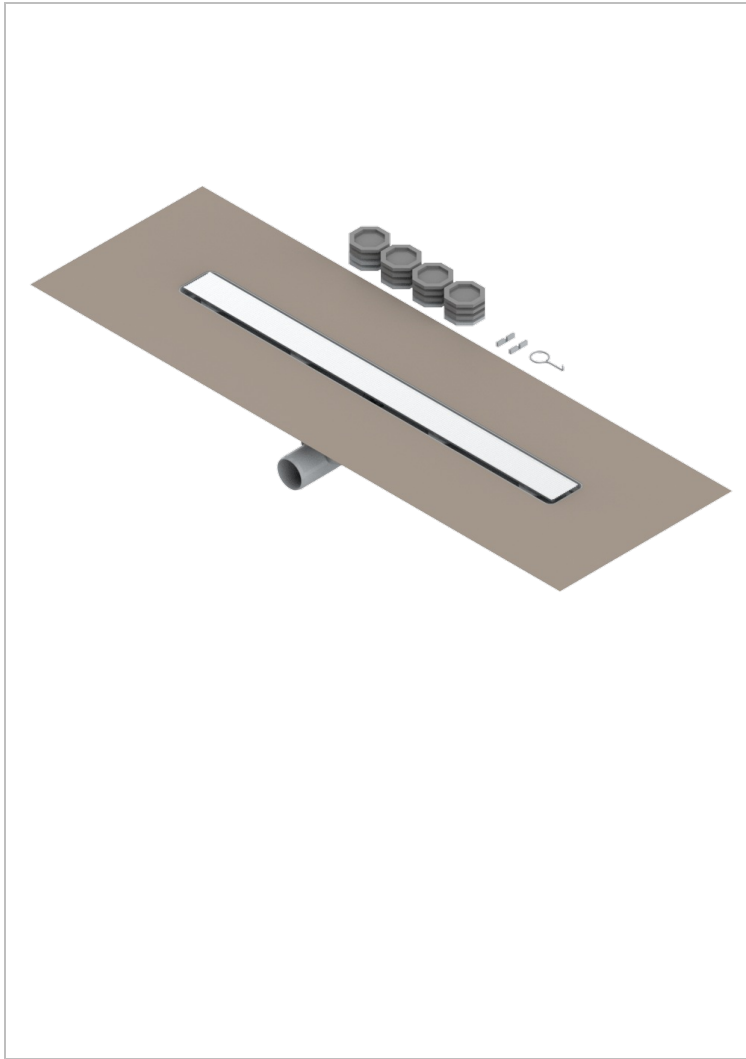

Linear Shower Drain, Length 700mm, Horizontal Outlet D50, with Integrated Waterproofing Membrane, Grid for tiling

CARACTERÍSTICAS

- Todo Estilo
- Linear Shower Drain, Length 700mm, Horizontal Outlet D50, with Integrated Waterproofing Membrane, Grid for tiling

ACABADOS DISPONIBLES

*** - A00