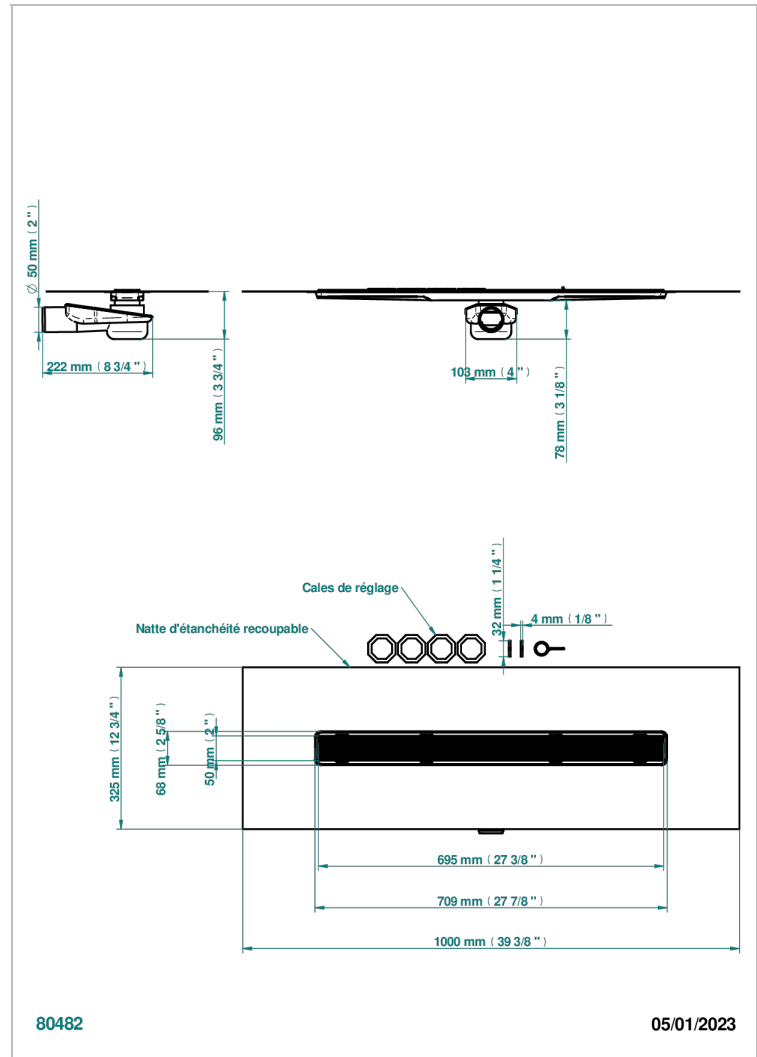

STANDARDARTIKEL

G00-762S700B50

Linear Shower Drain, Lenght 700mm, Horizontal Outlet D50, with Integrated Waterproofing Membrane, Grid for tiling

EIGENSCHAFTEN

- Standardartikel
- Linear Shower Drain, Lenght 700mm, Horizontal Outlet D50, with Integrated Waterproofing Membrane, Grid for tiling

VERFÜGBARE OBERFLÄCHEN

*** - A00