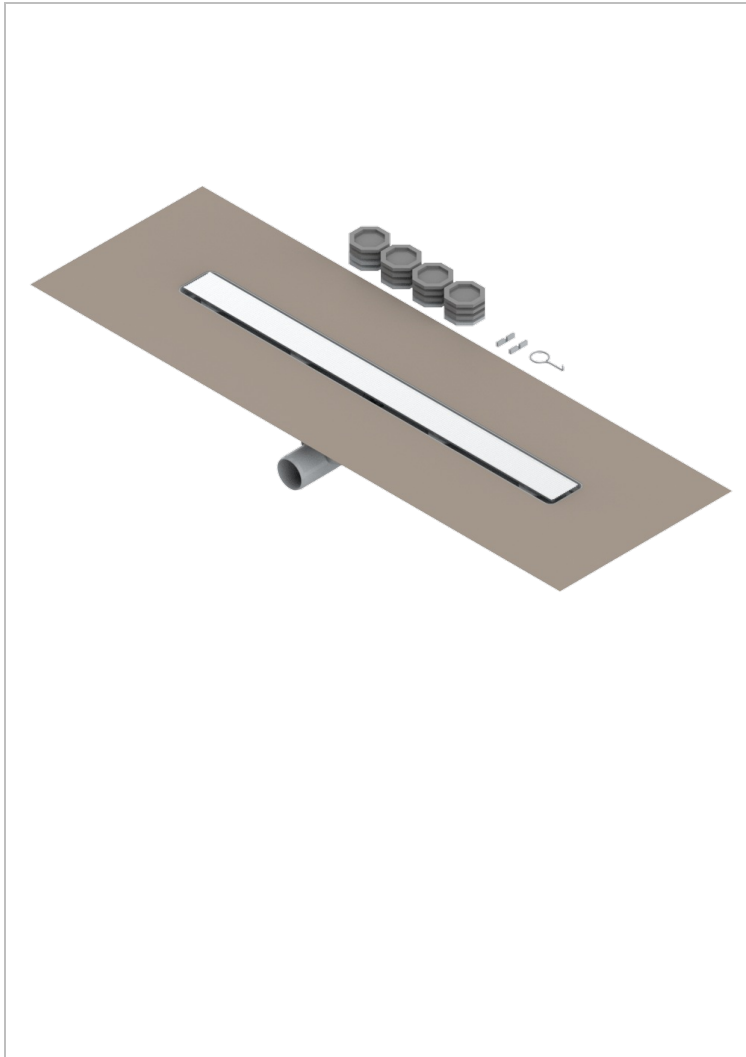

STANDARDARTIKEL

G00-762S700B50

Linear Shower Drain, Lenght 700mm, Horizontal Outlet D50, with Integrated Waterproofing Membrane, Grid for tiling

EIGENSCHAFTEN

- Standardartikel
- Linear Shower Drain, Lenght 700mm, Horizontal Outlet D50, with Integrated Waterproofing Membrane, Grid for tiling

VERFÜGBARE OBERFLÄCHEN

*** - A00