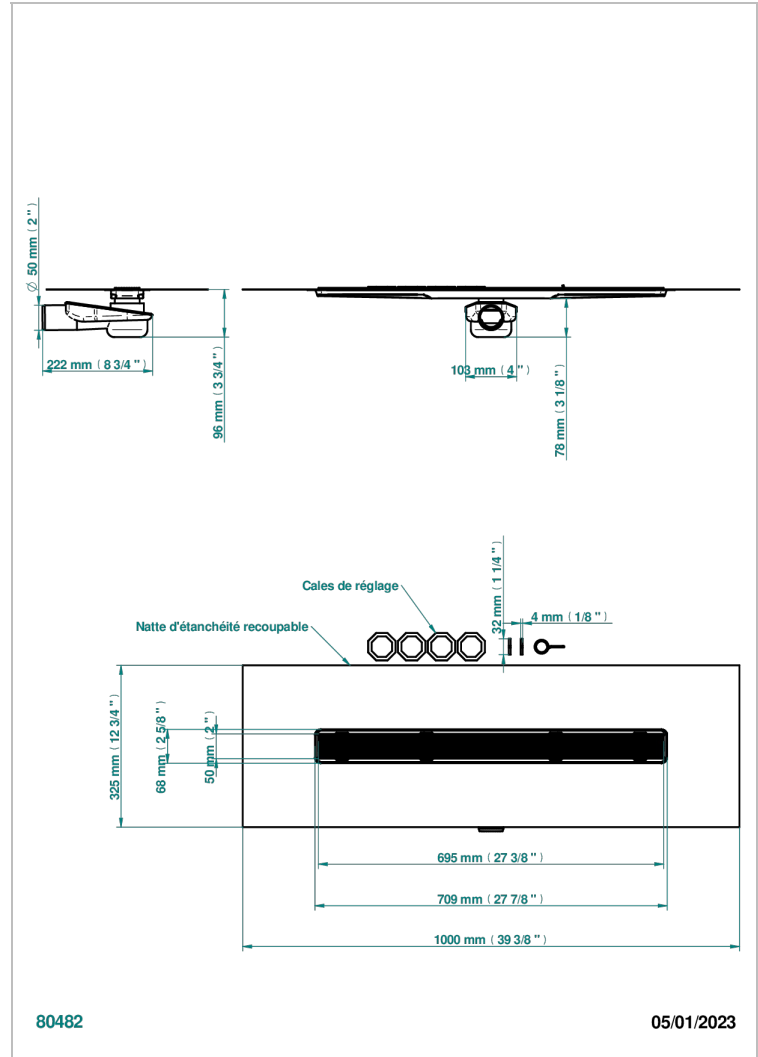

Linear Shower Drain, Length 700mm, Horizontal Outlet D50, with Integrated Waterproofing Membrane, Grid for tiling

80482

05/01/2023

CARACTERÍSTICAS

- Todo Estilo
- Linear Shower Drain, Length 700mm, Horizontal Outlet D50, with Integrated Waterproofing Membrane, Grid for tiling

ACABADOS DISPONIBLES

*** - A00