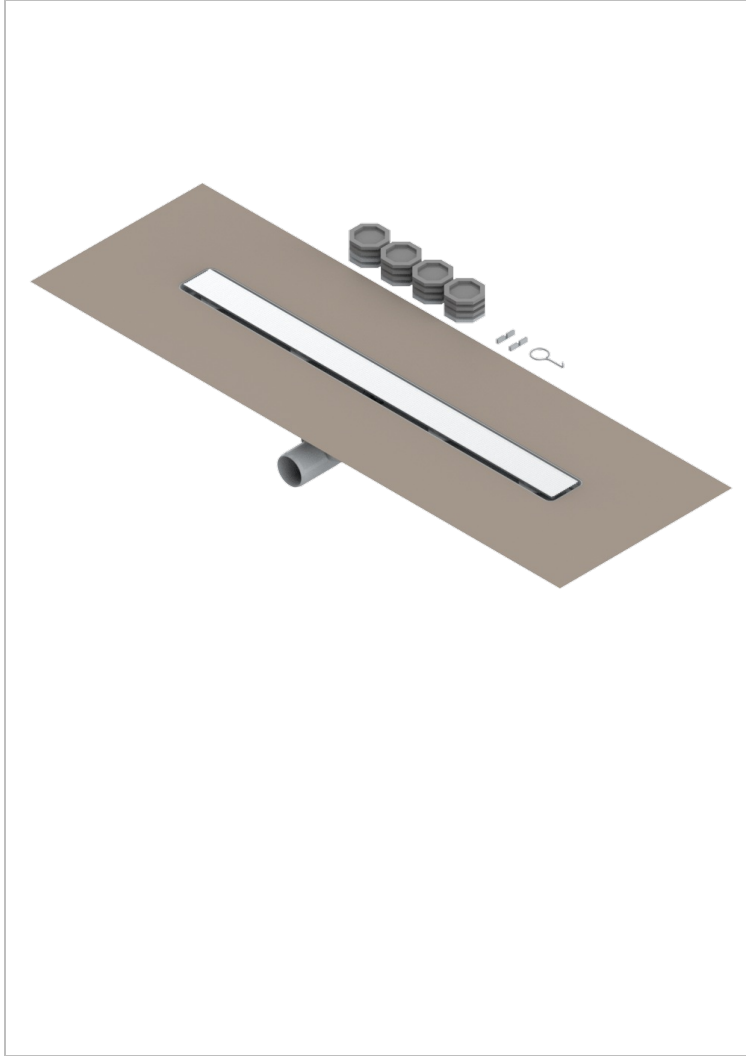

Linear Shower Drain, Length 700mm, Horizontal Outlet D50, with Integrated Waterproofing Membrane, Grid for tiling

80482

05/01/2023

CARACTERÍSTICAS

- Todo Estilo
- Linear Shower Drain, Length 700mm, Horizontal Outlet D50, with Integrated Waterproofing Membrane, Grid for tiling

ACABADOS DISPONIBLES

*** - A00