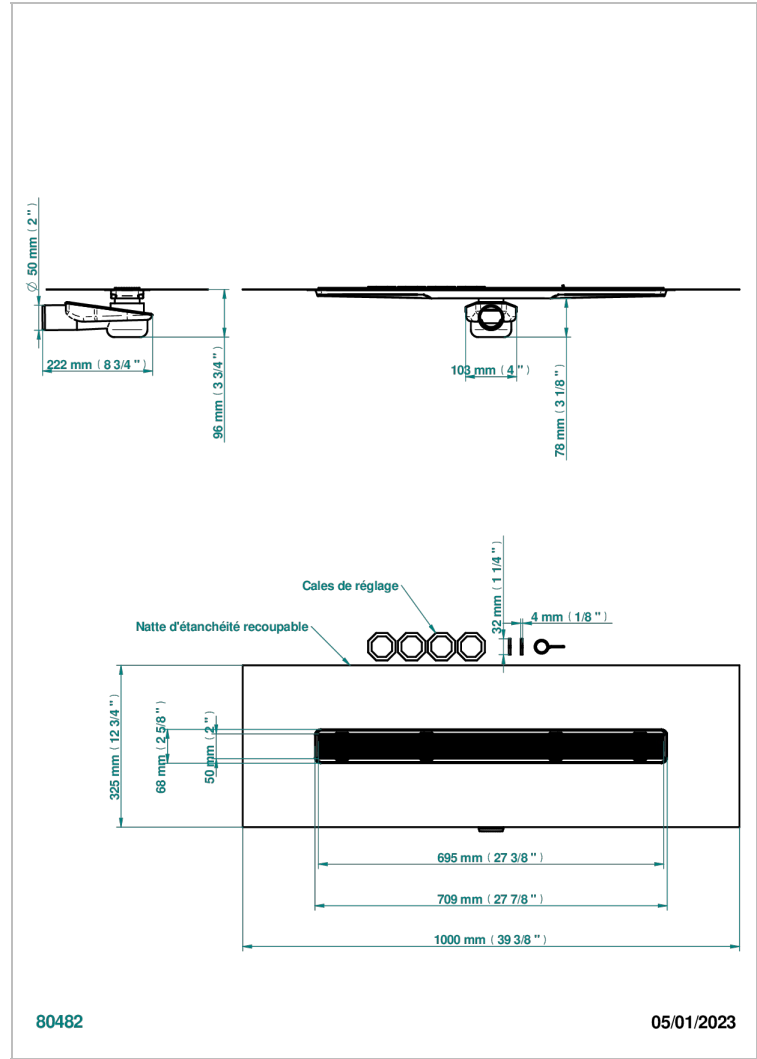

GENERAL ITEMS

G00-762S700B50

Linear Shower Drain, Length 700mm, Horizontal Outlet D50, with Integrated Waterproofing Membrane, Grid for tiling

CHARACTERISTIC

- General Items
- Linear Shower Drain, Length 700mm, Horizontal Outlet D50, with Integrated Waterproofing Membrane, Grid for tiling

AVAILABLE FINITIONS

*** - A00