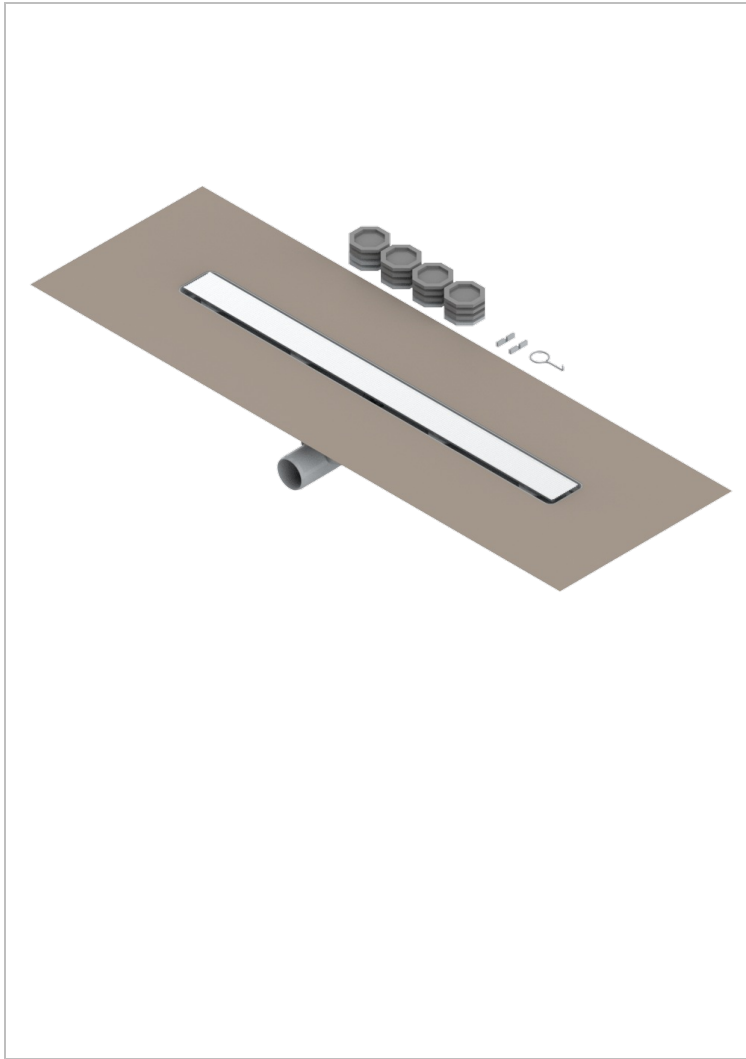

GENERAL ITEMS

G00-762S700B50

Linear Shower Drain, Length 700mm, Horizontal Outlet D50, with Integrated Waterproofing Membrane, Grid for tiling

CHARACTERISTIC

- General Items
- Linear Shower Drain, Length 700mm, Horizontal Outlet D50, with Integrated Waterproofing Membrane, Grid for tiling