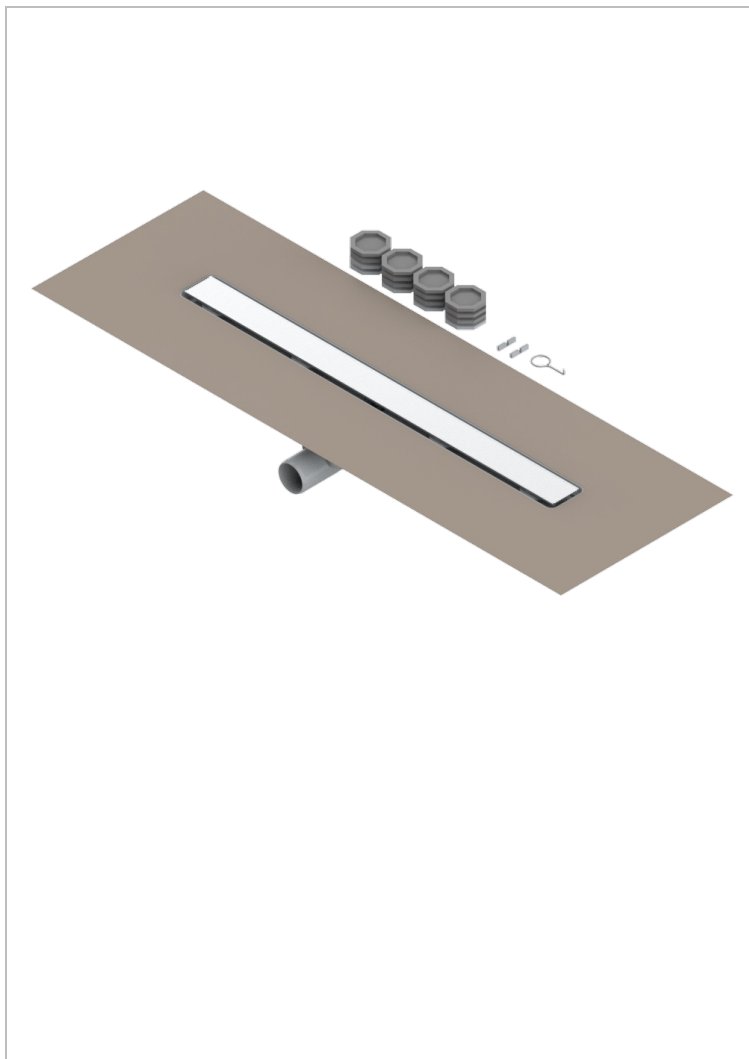

STANDARDARTIKEL

G00-762S700B50

THG[®]
PARIS

Linear Shower Drain, Lenght 700mm, Horizontal Outlet D50, with Integrated Waterproofing Membrane, Grid for tiling

80482

05/01/2023

EIGENSCHAFTEN

- Standardartikel
- Linear Shower Drain, Lenght 700mm, Horizontal Outlet D50, with Integrated Waterproofing Membrane, Grid for tiling

VERFÜGBARE OBERFLÄCHEN

*** - A00