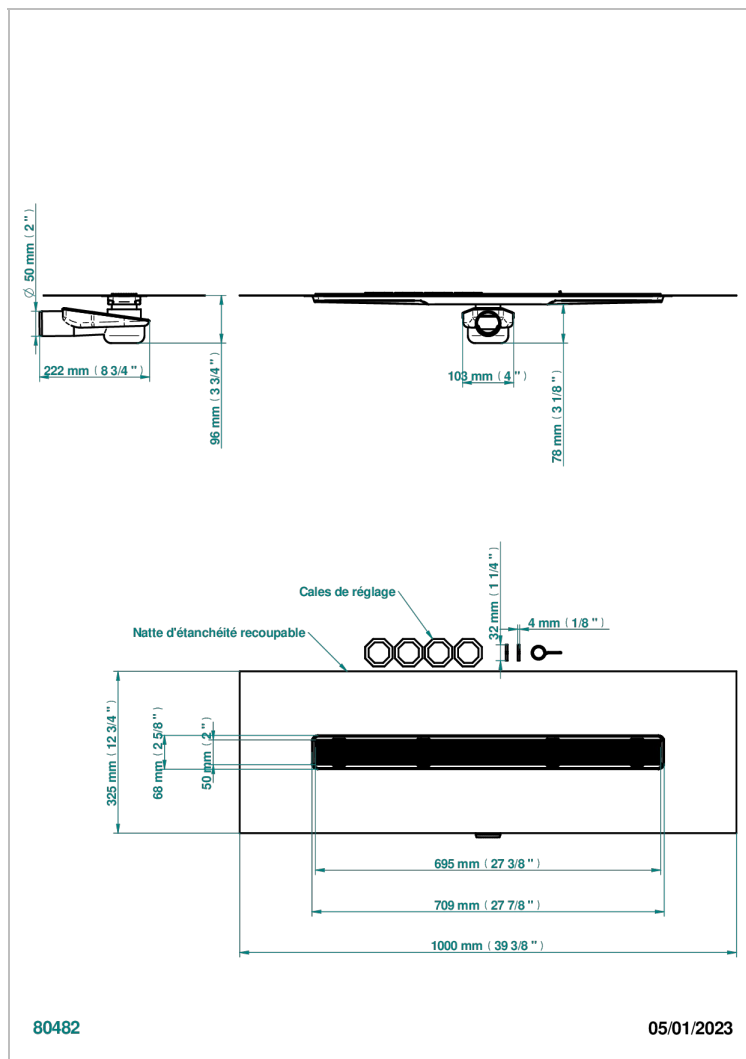

STANDARDARTIKEL

G00-762S700B50

THG[®]
PARIS

Linear Shower Drain, Lenght 700mm, Horizontal Outlet D50, with Integrated Waterproofing Membrane, Grid for tiling

80482

05/01/2023

EIGENSCHAFTEN

- Standardartikel
- Linear Shower Drain, Lenght 700mm, Horizontal Outlet D50, with Integrated Waterproofing Membrane, Grid for tiling

VERFÜGBARE OBERFLÄCHEN

*** - A00