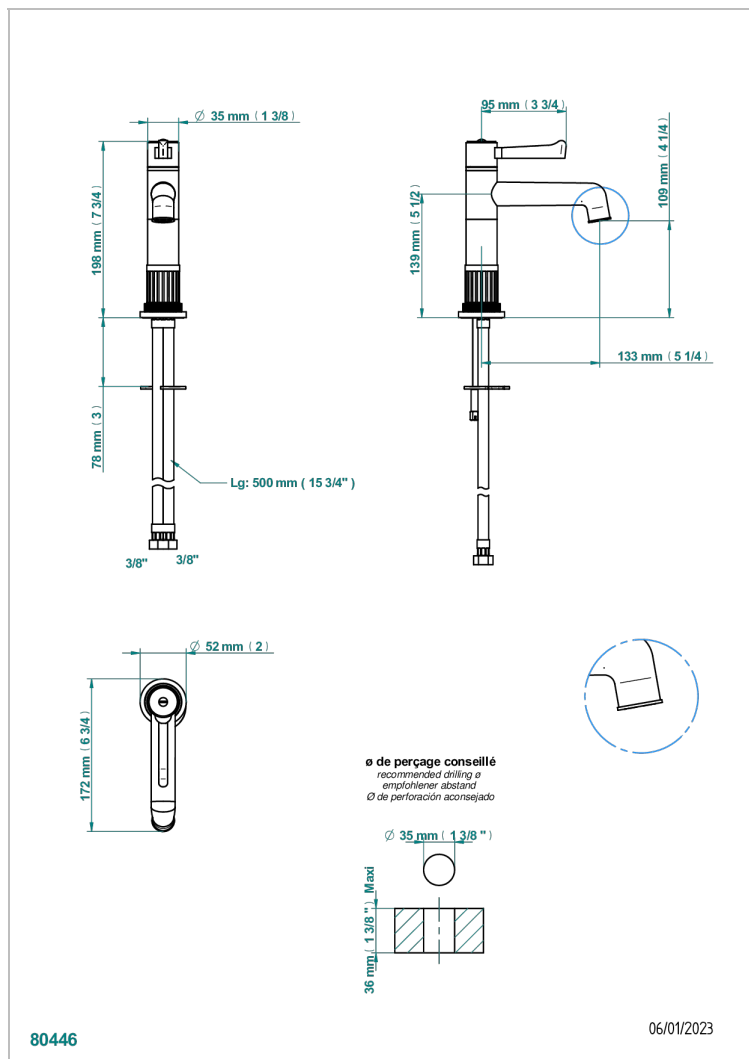

HAMPTONS WITH LEVER HANDLES

G4S-6506

Basin mixer without waste

THG[®]
PARIS

CHARACTERISTIC

- Hamptons with lever handles
- Basin mixer without waste

AVAILABLE FINITIONS

Antique nickel - H28
Black ceram - D30
Blush PVD - H62
Brass color PVD - H49
Brown bronze color PVD - F33
Gold color PVD - H52