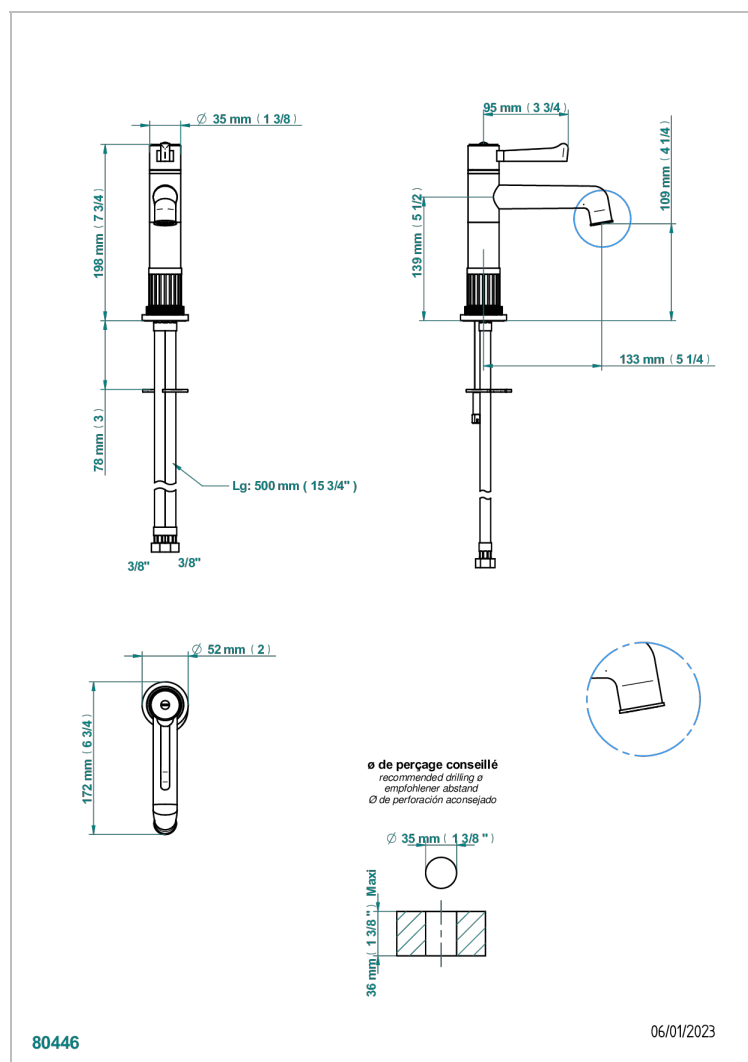

# HAMPTONS WITH LEVER HANDLES

G4S-6506

Basin mixer without waste

THG<sup>®</sup>  
PARIS

## CHARACTERISTIC

- Hamptons with lever handles
- Basin mixer without waste