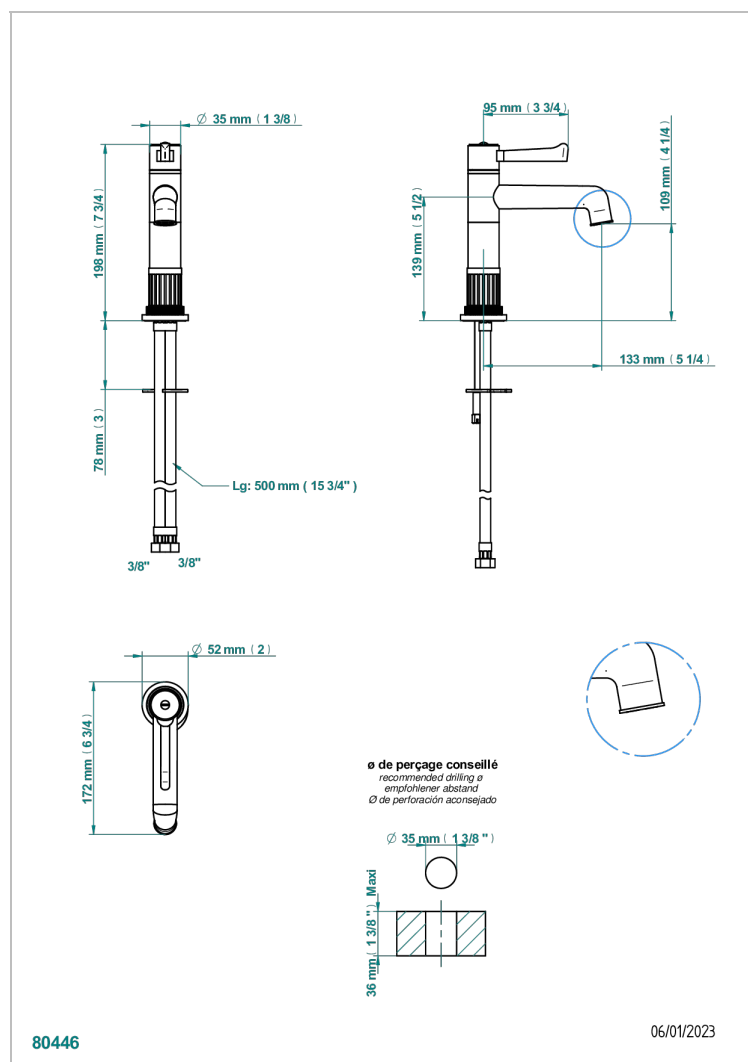

HAMPTONS WITH LEVER HANDLES

G4S-6506

Basin mixer without waste

THG[®]
PARIS

CHARACTERISTIC

- Hamptons with lever handles
- Basin mixer without waste

AVAILABLE FINITIONS

Antique nickel - H28
Black ceram - D30
Blush PVD - H62
Brass color PVD - H49
Brown bronze color PVD - F33
Gold color PVD - H52