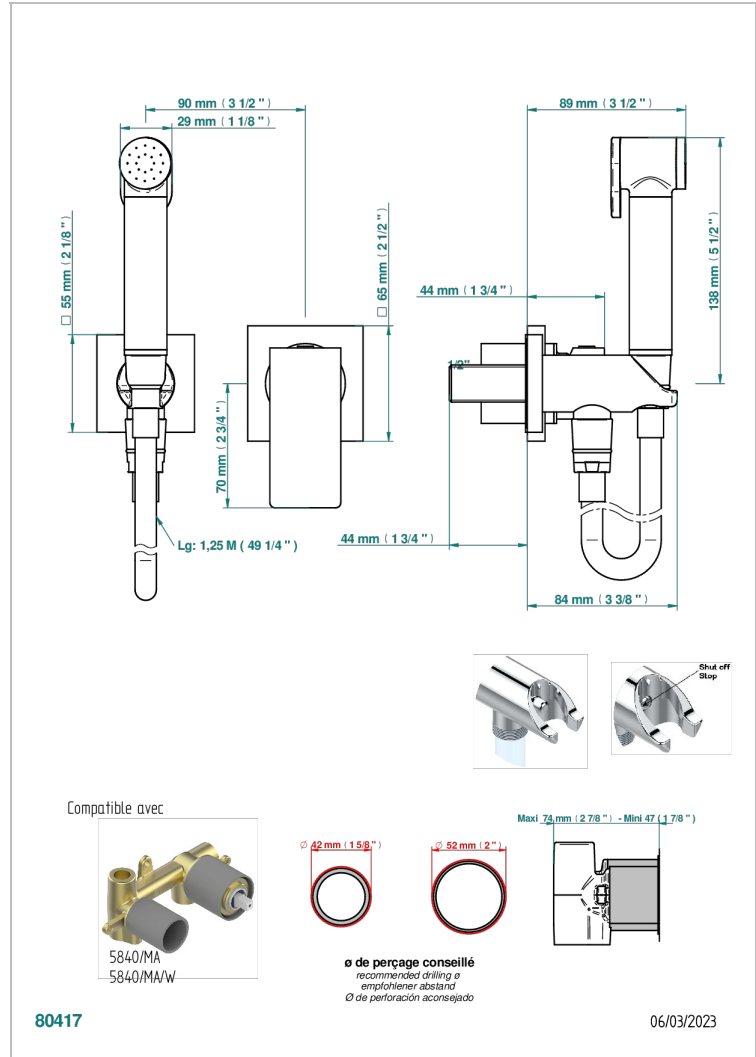

Trim only for WC douche including: trigger spray, wall mounted single lever mixer, reinforced hose (49 1/4"), wall outlet with integrated elbow with safety stopper

### CHARACTERISTIC

- ACS : 19ACCLY412

### RELATED SKU'S

- Ref. G00-5840/MAUS Rough parts for concealed wall-mounted mixer with 1/2" outlet