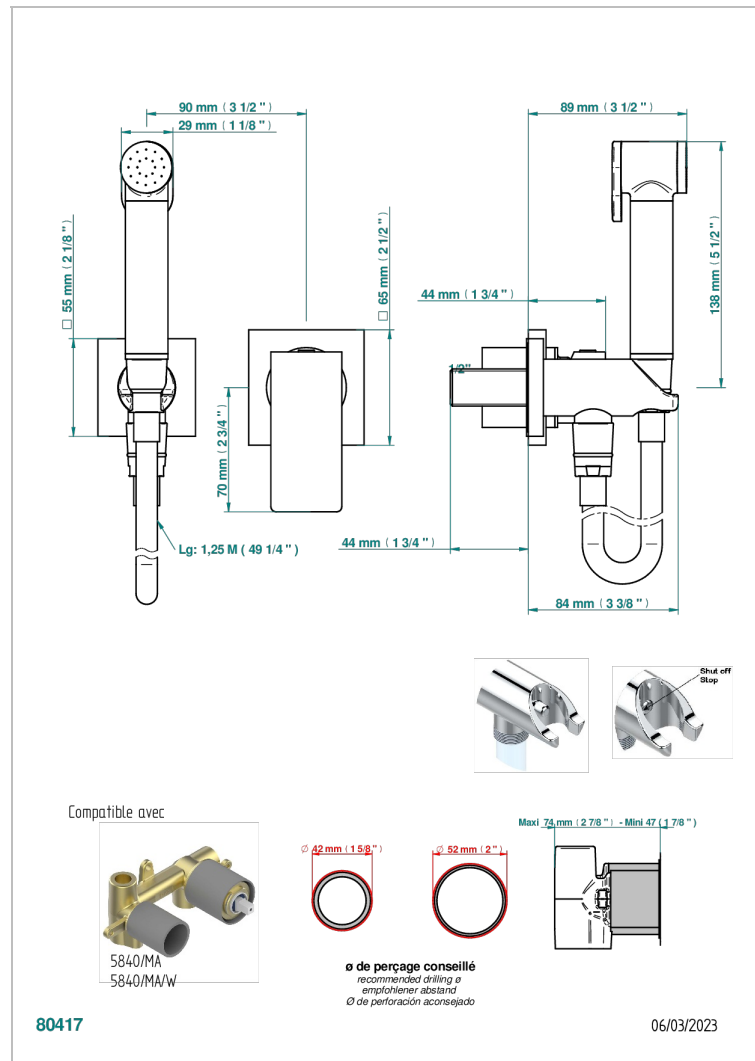

Trim only for WC douche including: trigger spray, wall mounted single lever mixer, reinforced hose (1.25m), wall outlet with integrated elbow with safety stopper

### CHARACTERISTIC

- ACS : 19ACCLY412

### RELATED SKU'S

- Ref. G00-5840/MA Rough parts for concealed wall-mounted mixer with 1/2" outlet