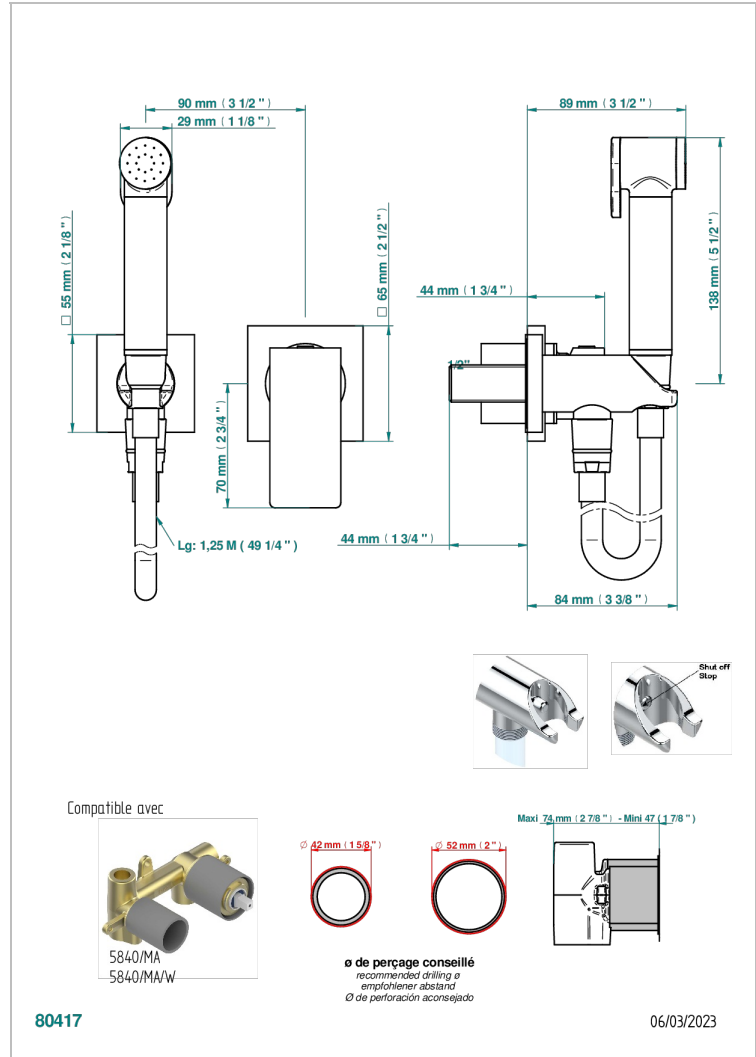

Trim only for WC douche including: trigger spray, wall mounted single lever mixer, reinforced hose (1.25m), wall outlet with integrated elbow with safety stopper

CHARACTERISTIC

- ACS : 19ACCLY412

STANDARDS

RELATED SKU'S

- Ref. G00-5840/MA Rough parts for concealed wall-mounted mixer with 1/2" outlet

AVAILABLE FINITIONS

- Blush PVD - H62
- Brass color PVD - H49
- Brown bronze color PVD - F33
- Gold color PVD - H52
- Graphite PVD - H64
- Matt Umber PVD - H67