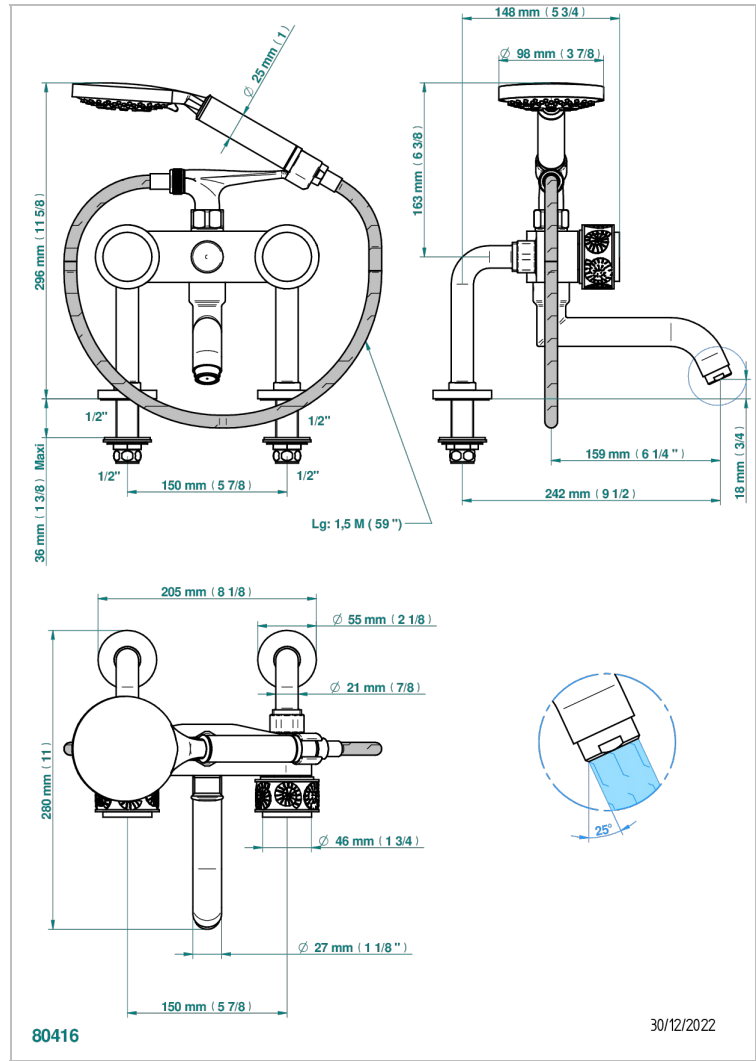

# NEW ISLAND

U5N-13G

Rim mounted 2-hole bath/telephone shower mixer, shower and hose

## CHARACTERISTIC

- ACS : 21ACCLY034