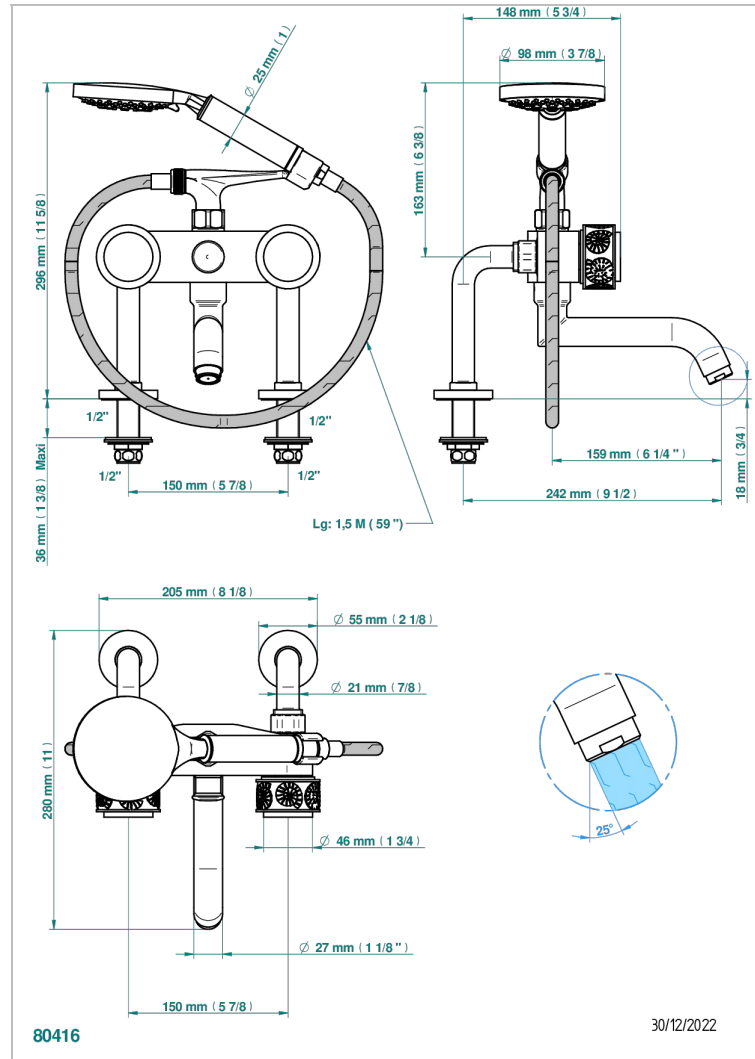

# NEW ISLAND

U5N-13G

Rim mounted 2-hole bath/telephone shower mixer, shower and hose

## CHARACTERISTIC

- ACS : 21ACCLY034