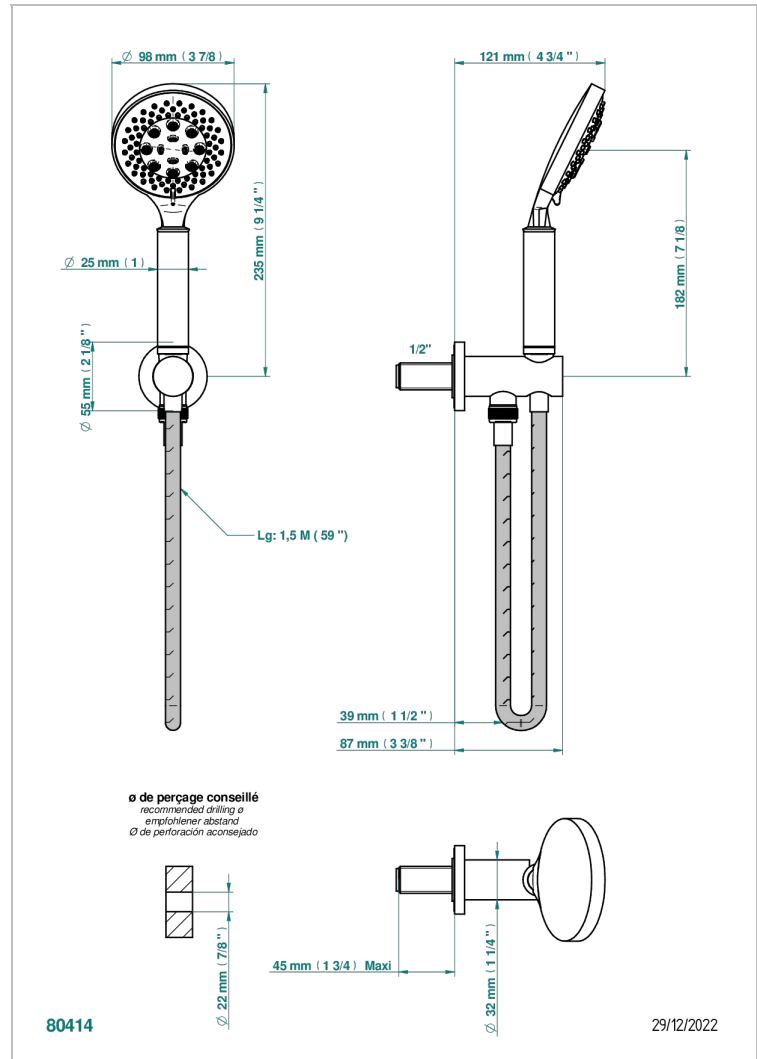

NEW PARADISE

U5P-54

Wall mounted stylised handshower, hose and elbow with rest

CHARACTERISTIC

- New Paradise
- Wall mounted stylised handshower, hose and elbow with rest

AVAILABLE FINITIONS

Antique nickel - H28
Black ceram - D30
Blush PVD - H62
Brass color PVD - H49
Brown bronze color PVD - F33
Gold color PVD - H52

Graphite PVD - H64
Lacquered light bronze - D01
Matt Umber PVD - H67
Matt blush PVD - H60
Matt brass color PVD - H50
Matt brown bronze color PVD - F34

Matt chrome - C02
Matt gold - F07
Matt gold color PVD - H53
Matt graphite PVD - H65
Matt nickel (color finish) - C01
Matt nickel color PVD - H56

Nickel color PVD - H55
Polished chrome (color finish) - A02
Polished gold (color finish) - F01
Polished nickel - B01
Soft matt gold - F31
Umber PVD - H66