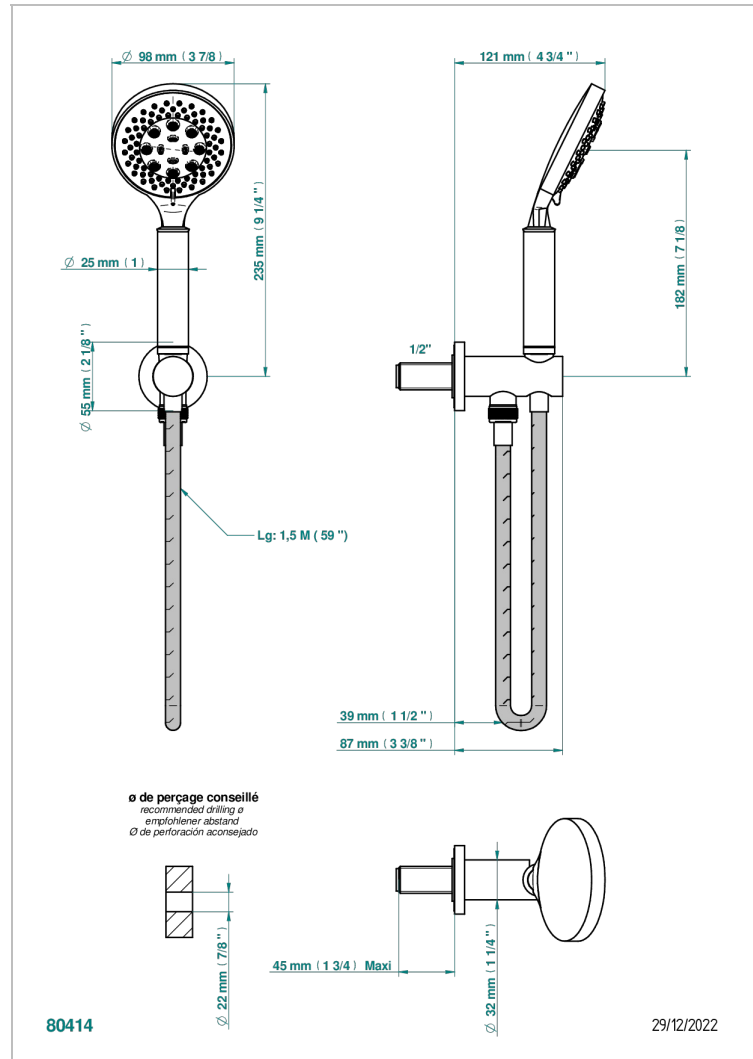

# NEW ISLAND

U5N-54

Wall mounted stylised handshower, hose and elbow with rest

THG<sup>®</sup>  
PARIS

## CHARACTERISTIC

- New Island
- Wall mounted stylised handshower, hose and elbow with rest

## AVAILABLE FINITIONS

Antique nickel - H28  
Black ceram - D30  
Blush PVD - H62  
Brass color PVD - H49  
Brown bronze color PVD - F33  
Gold color PVD - H52

Graphite PVD - H64  
Lacquered light bronze - D01  
Matt Umber PVD - H67  
Matt blush PVD - H60  
Matt brass color PVD - H50  
Matt brown bronze color PVD - F34