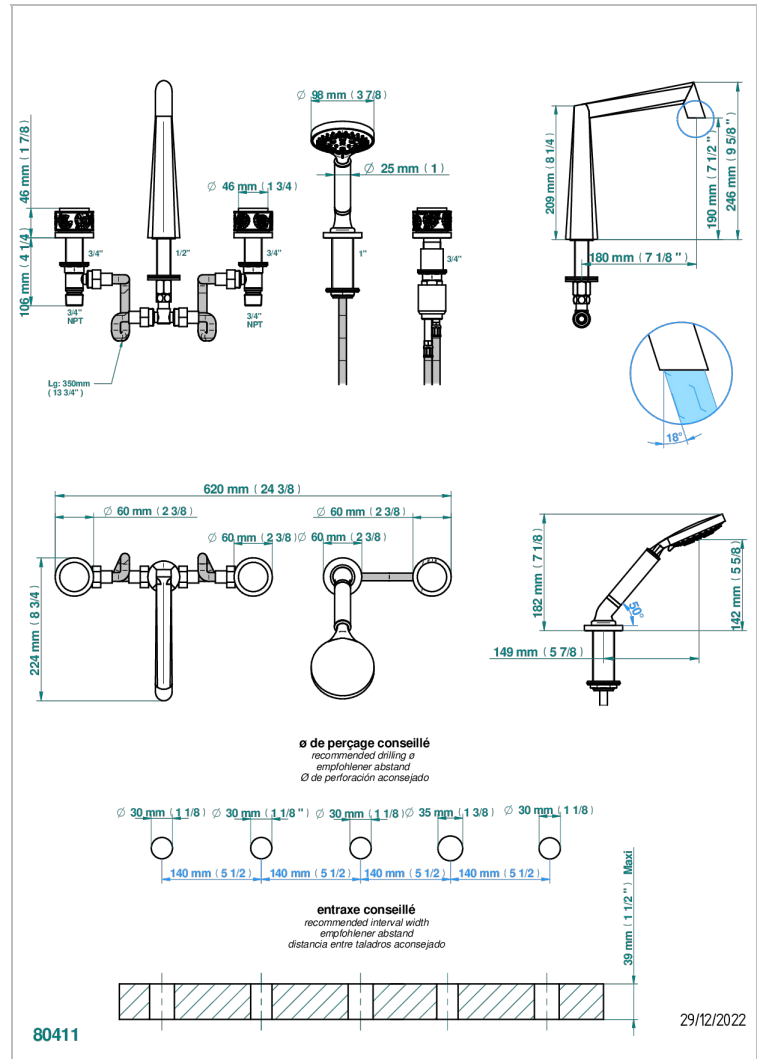

Bath/shower set with goliath spout, 2 x 3/4" valves, rim mounted ceramic mixer tap with progressive cartridge & rim mounted handshower set

CARACTERÍSTICAS

- New Island
- Bath/shower set with goliath spout, 2 x 3/4" valves, rim mounted ceramic mixer tap with progressive cartridge & rim mounted handshower set

ACABADOS DISPONIBLES

Bronce claro - D01
Cerámica negra mate - D30
Cromo - A02
Cromo mate - C02
Dorado - F01
Dorado mate - F07

Dorado pálido mate (sin barniz) - F31
Níquel - B01
Níquel mate - C01
Níquel viejo - H28
Pvd blush - H62
Pvd blush mate - H60

Pvd color latón - H49
Pvd color latón mate - H50
Pvd color níquel - H55
Pvd color níquel mate - H56
Pvd color oro - H52
Pvd color oro mate - H53

Pvd grafito - H64
Pvd grafito mate - H65
Pvd marrón bronce - F33
Pvd marrón bronce mate - F34
Pvd umber - H66
Pvd umber mate - H67