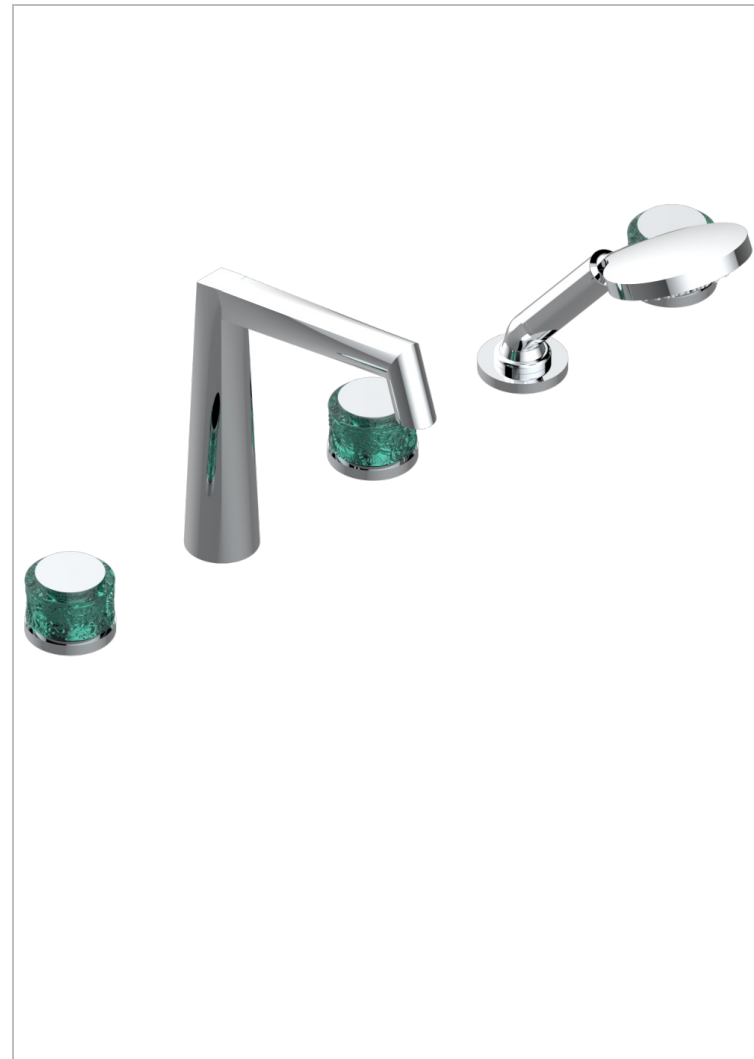

Bath/shower set with goliath spout, 2 x 3/4" valves, rim mounted ceramic mixer tap with progressive cartridge & rim mounted handshower set

CARACTERÍSTICAS

- New Island
- Bath/shower set with goliath spout, 2 x 3/4" valves, rim mounted ceramic mixer tap with progressive cartridge & rim mounted handshower set

ACABADOS DISPONIBLES

Bronce claro - D01
Cerámica negra mate - D30
Cromo - A02
Cromo mate - C02
Dorado - F01
Dorado mate - F07

Dorado pálido mate (sin barniz) - F31
Níquel - B01
Níquel mate - C01
Níquel viejo - H28
Pvd blush - H62
Pvd blush mate - H60

Pvd color latón - H49
Pvd color latón mate - H50
Pvd color níquel - H55
Pvd color níquel mate - H56
Pvd color oro - H52
Pvd color oro mate - H53

Pvd grafito - H64
Pvd grafito mate - H65
Pvd marrón bronce - F33
Pvd marrón bronce mate - F34
Pvd umber - H66
Pvd umber mate - H67