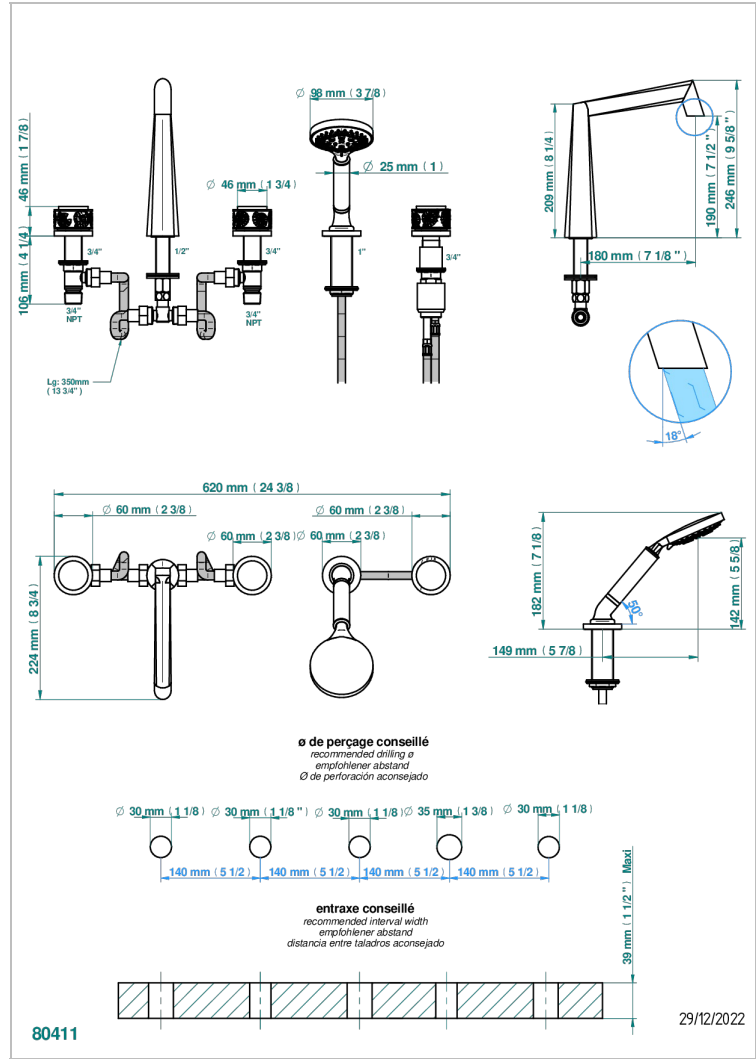

# NEW ISLAND

U5N-1132US

THG®  
PARIS

Roman tub set with 2 x 3/4" valves and rim mounted ceramic mixer with progressive cartridge and handshower

## CHARACTERISTIC

- New Island
- Roman tub set with 2 x 3/4" valves and rim mounted ceramic mixer with progressive cartridge and handshower