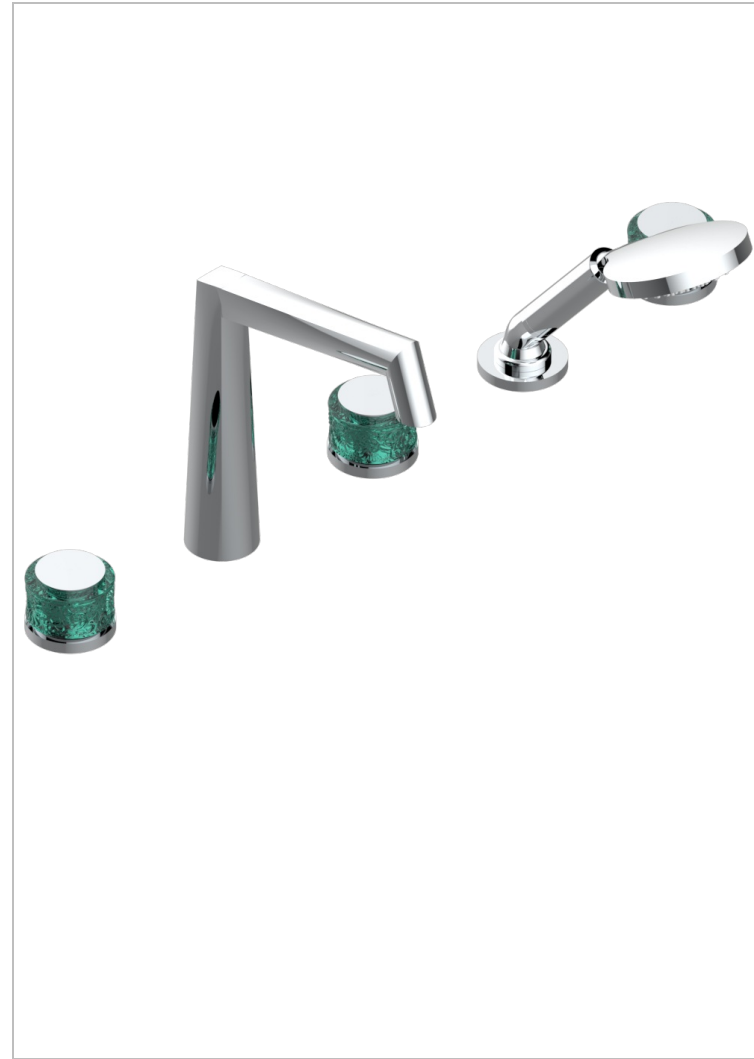

5-hole bath/shower mixer with goliath spout, 2 x 3/4" valves, and rim mounted handshower supplied by progressive cartridge mixer

CHARACTERISTIC

- New Island
- 5-hole bath/shower mixer with goliath spout, 2 x 3/4" valves, and rim mounted handshower supplied by progressive cartridge mixer

AVAILABLE FINITIONS

Antique nickel - H28
Black ceram - D30
Blush PVD - H62
Brass color PVD - H49
Brown bronze color PVD - F33
Gold color PVD - H52

Graphite PVD - H64
Lacquered light bronze - D01
Matt Umber PVD - H67
Matt blush PVD - H60
Matt brass color PVD - H50
Matt brown bronze color PVD - F34

Matt chrome - C02
Matt gold - F07
Matt gold color PVD - H53
Matt graphite PVD - H65
Matt nickel (color finish) - C01
Matt nickel color PVD - H56

Nickel color PVD - H55
Polished chrome (color finish) - A02
Polished gold (color finish) - F01
Polished nickel - B01
Soft matt gold - F31
Umber PVD - H66