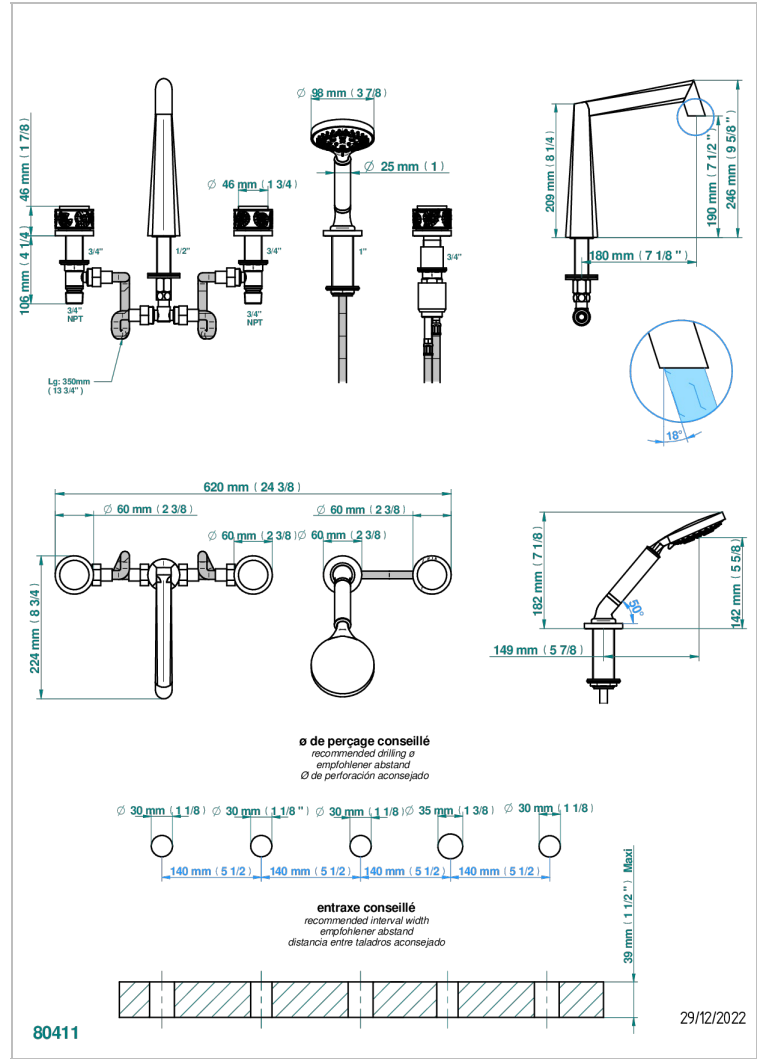

5-hole bath/shower mixer with goliath spout, 2 x 3/4" valves, and rim mounted handshower supplied by progressive cartridge mixer

CHARACTERISTIC

- New Island
- 5-hole bath/shower mixer with goliath spout, 2 x 3/4" valves, and rim mounted handshower supplied by progressive cartridge mixer

AVAILABLE FINITIONS

Antique nickel - H28
Black ceram - D30
Blush PVD - H62
Brass color PVD - H49
Brown bronze color PVD - F33
Gold color PVD - H52

Graphite PVD - H64
Lacquered light bronze - D01
Matt Umber PVD - H67
Matt blush PVD - H60
Matt brass color PVD - H50
Matt brown bronze color PVD - F34