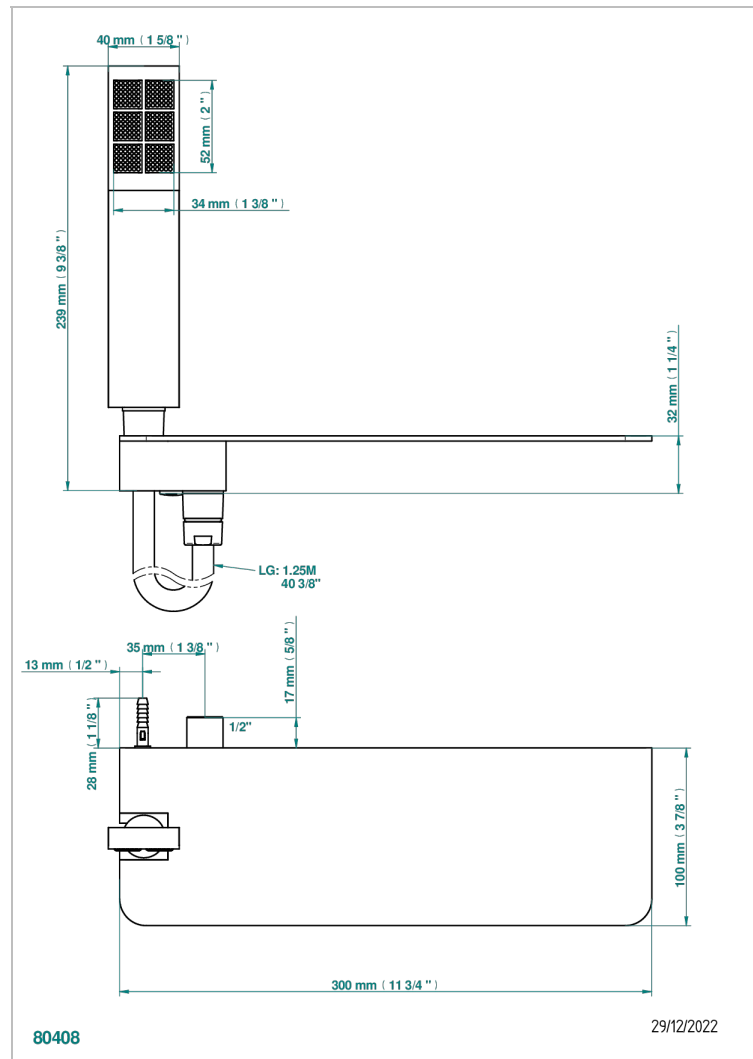

SOHO 2023

G7K-54T

Shelf with hand shower holder, 1/2" outlet, hand shower and 1,50 m hose

CHARACTERISTIC

- Soho 2023
- Shelf with hand shower holder, 1/2" outlet, hand shower and 1,50 m hose

AVAILABLE FINITIONS