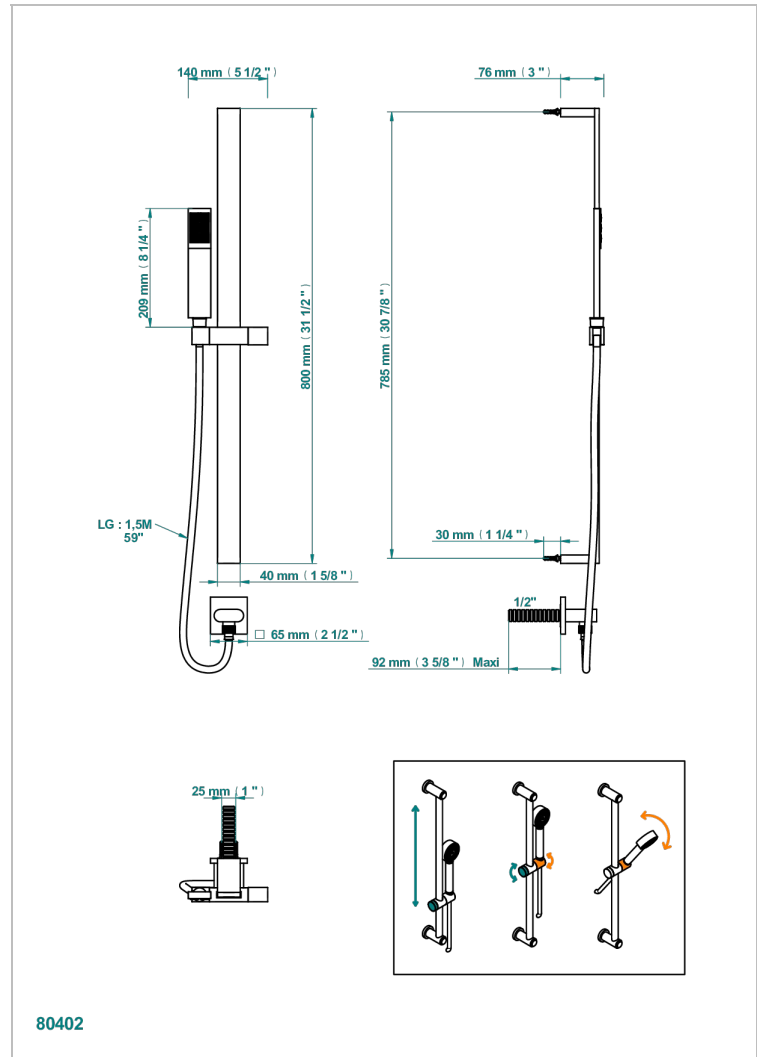

SOHO 2023

G7K-58

Wall mounted stylised handshower, sidebar, hose, hook and elbow

THG[®]
PARIS

80402

CHARACTERISTIC

- Soho 2023
- Wall mounted stylised handshower, sidebar, hose, hook and elbow

AVAILABLE FINITIONS