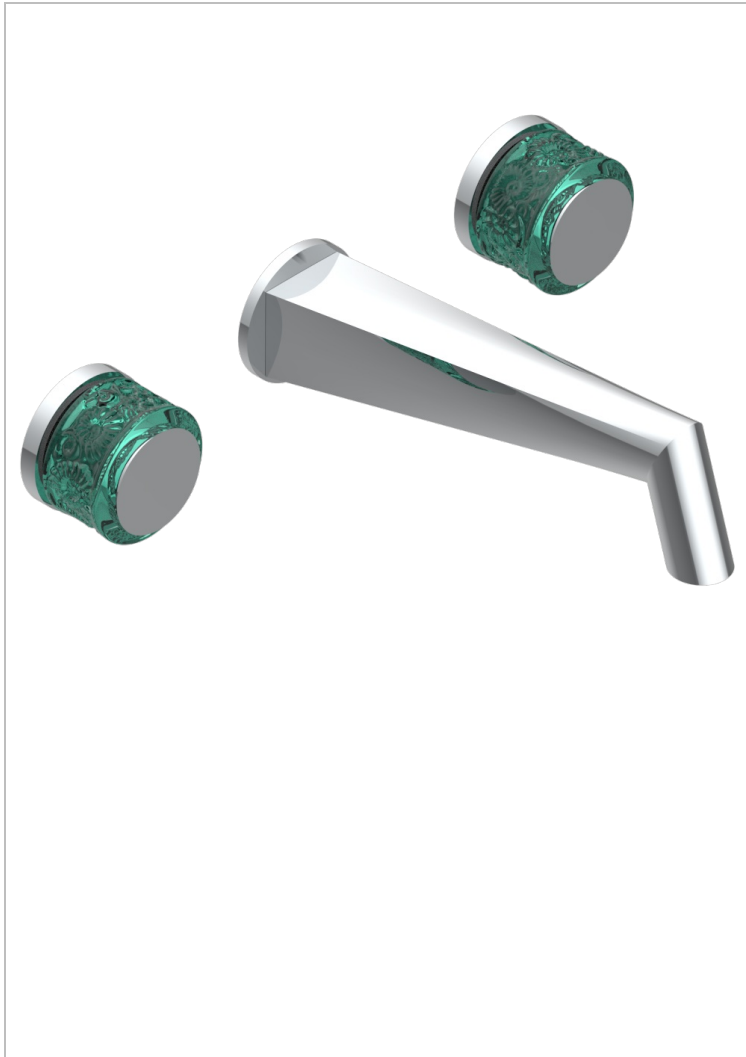

# NEW ISLAND

U5N-41SGB

Trim for wall mounted 3-hole bath set only

## CHARACTERISTIC

- New Island
- Trim for wall mounted 3-hole bath set only

## RELATED SKU'S

- Ref. G00-40AM/US Rough parts for wall set (one counter clockwise and one clockwise cartridges)

## AVAILABLE FINITIONS

Black ceram - D30  
Blush PVD - H62  
Brass color PVD - H49  
Brown bronze color PVD - F33  
Chrome polished - A02  
Gold color PVD - H52

Gold mat - F07  
Gold polished - F01  
Graphite PVD - H64  
Light coated bronze - D01  
Matt Umber PVD - H67  
Matt blush PVD - H60