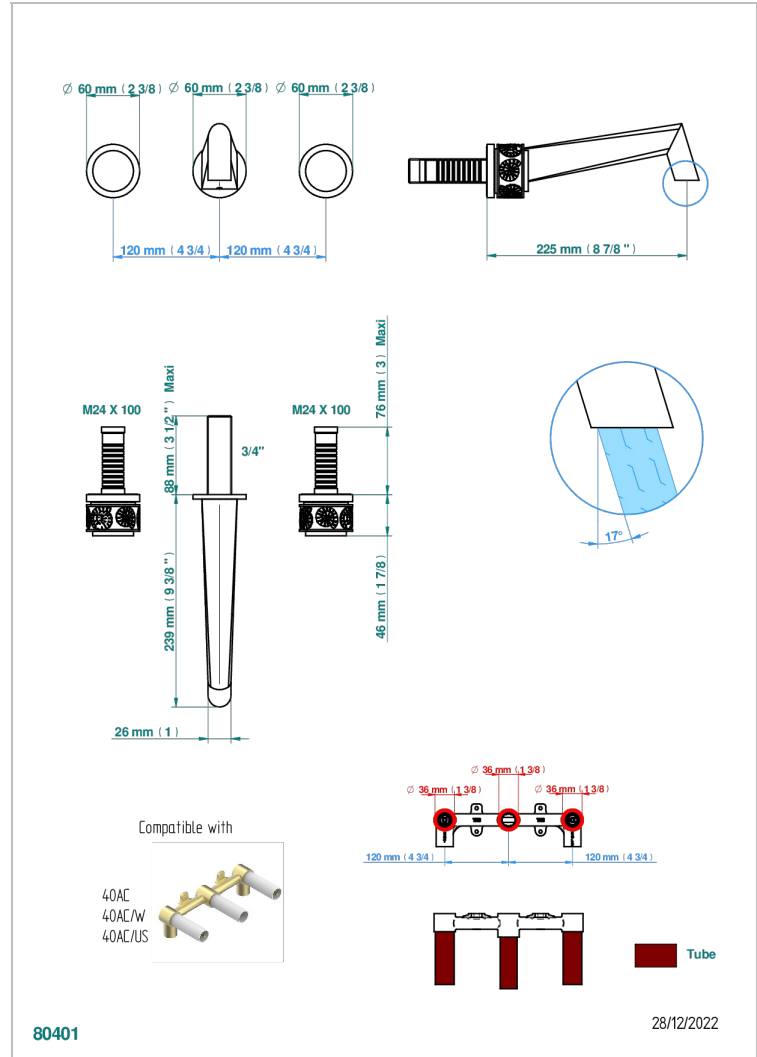

# NEW ISLAND

U5N-41SGB

Trim for wall mounted 3-hole bath set only

## CHARACTERISTIC

- New Island
- Trim for wall mounted 3-hole bath set only

## RELATED SKU'S

- Ref. G00-40AM/US Rough parts for wall set (one counter clockwise and one clockwise cartridges)