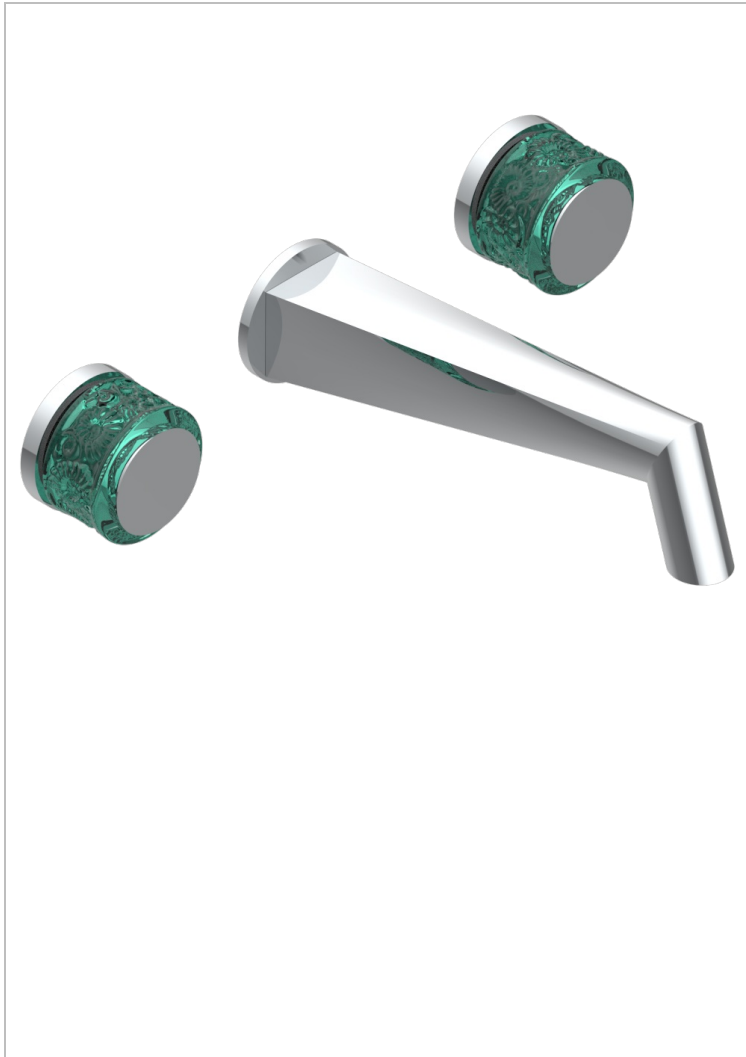

NEW ISLAND

U5N-41SGB

Trim only for wall mounted 3-hole bath mixer

THG[®]
PARIS

CARACTERÍSTICAS

- New Island
- Trim only for wall mounted 3-hole bath mixer

PRODUCTOS RELACIONADOS

- Ref. G00-40AC Rough parts for wall mounted 3 hole mixer, cross handle version
- Ref. G00-40AM Rough parts for wall mounted 3 hole mixer, lever handle version

ACABADOS DISPONIBLES

Bronce claro - D01
Cerámica negra mate - D30
Cromo - A02
Cromo mate - C02
Dorado - F01
Dorado mate - F07

Dorado pálido mate (sin barniz) - F31
Níquel - B01
Níquel mate - C01
Níquel viejo - H28
Pvd blush - H62
Pvd blush mate - H60

Pvd color latón - H49
Pvd color latón mate - H50
Pvd color níquel - H55
Pvd color níquel mate - H56
Pvd color oro - H52
Pvd color oro mate - H53

Pvd grafito - H64
Pvd grafito mate - H65
Pvd marrón bronce - F33
Pvd marrón bronce mate - F34
Pvd umber - H66
Pvd umber mate - H67