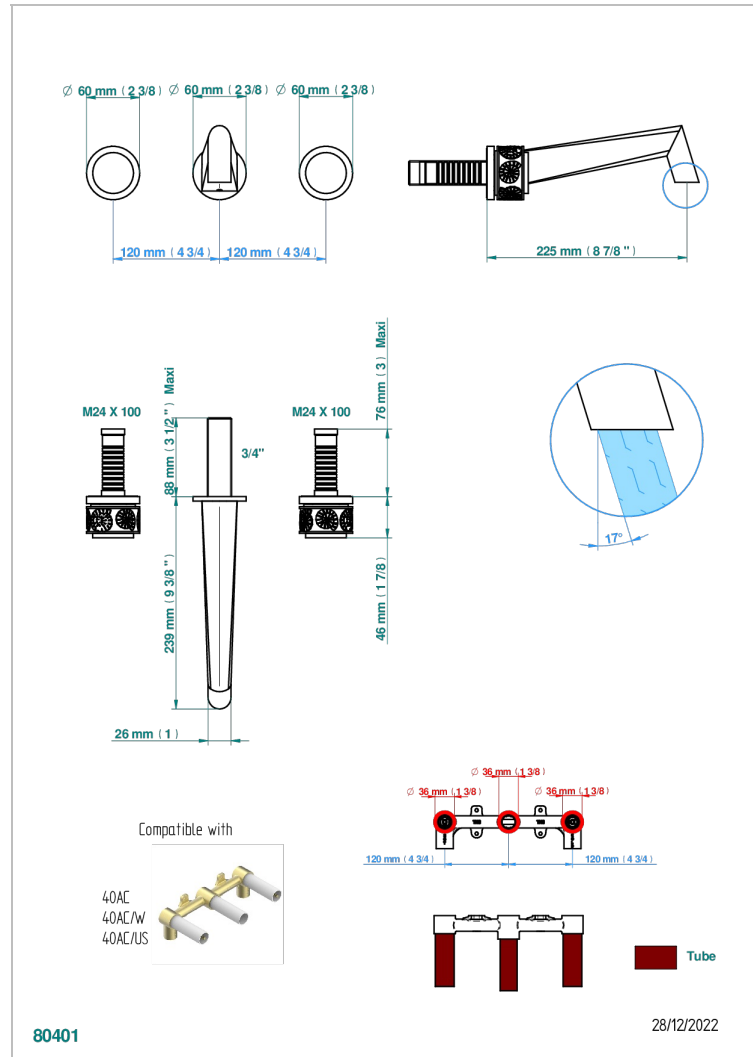

NEW ISLAND

U5N-41SGB

Trim only for wall mounted 3-hole bath mixer

THG[®]
PARIS

CARACTERÍSTICAS

- New Island
- Trim only for wall mounted 3-hole bath mixer

PRODUCTOS RELACIONADOS

- Ref. G00-40AC Rough parts for wall mounted 3 hole mixer, cross handle version
- Ref. G00-40AM Rough parts for wall mounted 3 hole mixer, lever handle version

ACABADOS DISPONIBLES

Bronce claro - D01
Cerámica negra mate - D30
Cromo - A02
Cromo mate - C02
Dorado - F01
Dorado mate - F07

Dorado pálido mate (sin barniz) - F31
Níquel - B01
Níquel mate - C01
Níquel viejo - H28
Pvd blush - H62
Pvd blush mate - H60