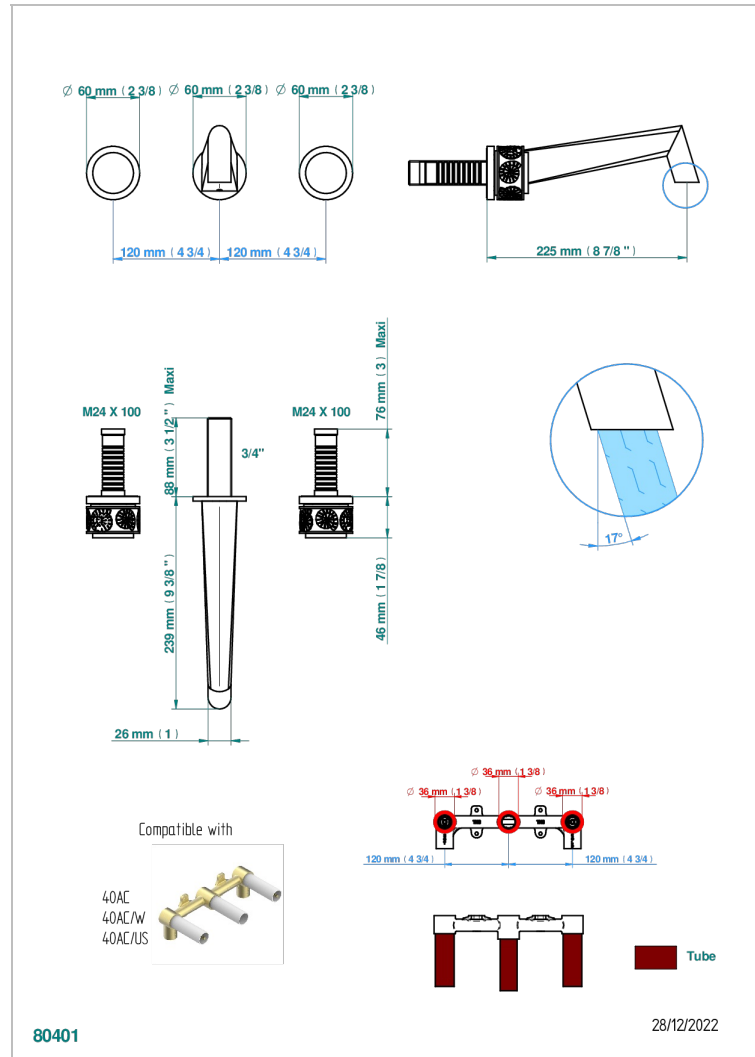

NEW ISLAND

U5N-41SGB

Trim only for wall mounted 3-hole bath mixer

CHARACTERISTIC

- New Island
- Trim only for wall mounted 3-hole bath mixer

RELATED SKU'S

- Ref. G00-40AC Rough parts for wall mounted 3 hole mixer, cross handle version
- Ref. G00-40AM Rough parts for wall mounted 3 hole mixer, lever handle version

AVAILABLE FINITIONS

Antique nickel - H28
Black ceram - D30
Blush PVD - H62
Brass color PVD - H49
Brown bronze color PVD - F33
Gold color PVD - H52

Graphite PVD - H64
Lacquered light bronze - D01
Matt Umber PVD - H67
Matt blush PVD - H60
Matt brass color PVD - H50
Matt brown bronze color PVD - F34