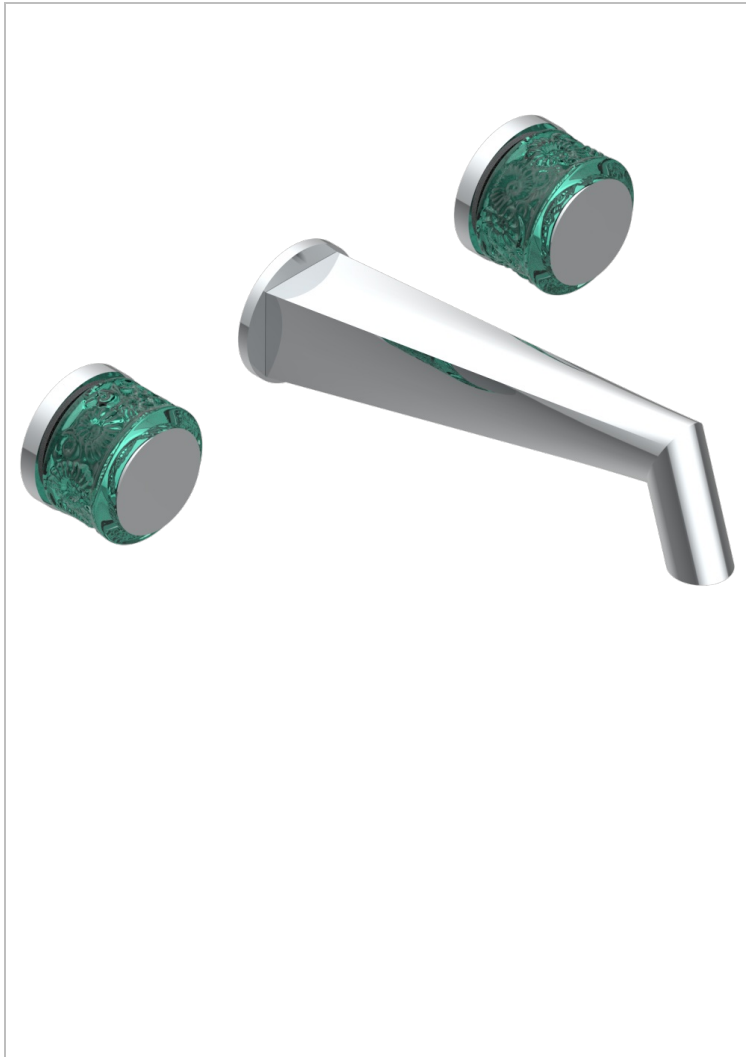

NEW ISLAND

U5N-41SGB

Trim only for wall mounted 3-hole bath mixer

CHARACTERISTIC

- New Island
- Trim only for wall mounted 3-hole bath mixer

RELATED SKU'S

- Ref. G00-40AC Rough parts for wall mounted 3 hole mixer, cross handle version
- Ref. G00-40AM Rough parts for wall mounted 3 hole mixer, lever handle version

AVAILABLE FINITIONS

Antique nickel - H28
Black ceram - D30
Blush PVD - H62
Brass color PVD - H49
Brown bronze color PVD - F33
Gold color PVD - H52

Graphite PVD - H64
Lacquered light bronze - D01
Matt Umber PVD - H67
Matt blush PVD - H60
Matt brass color PVD - H50
Matt brown bronze color PVD - F34

Matt chrome - C02
Matt gold - F07
Matt gold color PVD - H53
Matt graphite PVD - H65
Matt nickel (color finish) - C01
Matt nickel color PVD - H56

Nickel color PVD - H55
Polished chrome (color finish) - A02
Polished gold (color finish) - F01
Polished nickel - B01
Soft matt gold - F31
Umber PVD - H66