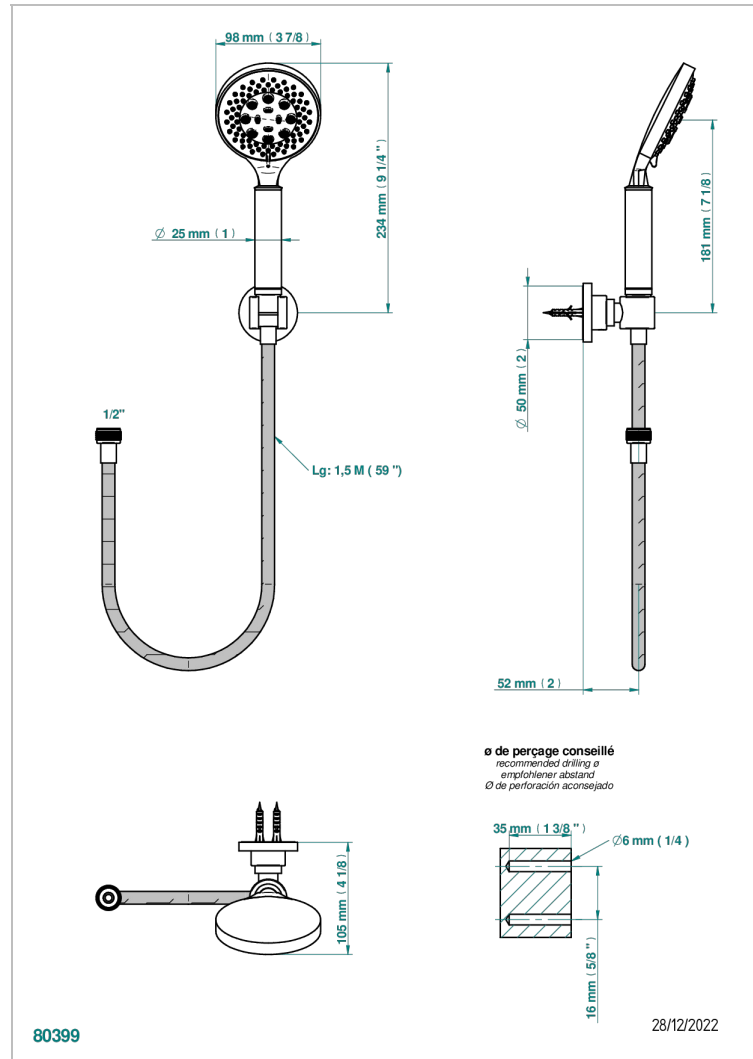

NEW ISLAND

U5N-52A

Wall mounted stylised handshower, hose and fixed hook - no elbow

THG[®]
PARIS

CHARACTERISTIC

- New Island
- Wall mounted stylised handshower, hose and fixed hook - no elbow

AVAILABLE FINITIONS

Black ceram - D30
Blush PVD - H62
Brass color PVD - H49
Brown bronze color PVD - F33
Chrome polished - A02
Gold color PVD - H52

Gold mat - F07
Gold polished - F01
Graphite PVD - H64
Light coated bronze - D01
Matt Umber PVD - H67
Matt blush PVD - H60

Matt brass color PVD - H50
Matt brown bronze color PVD - F34
Matt chrome (American satin) - C02
Matt gold color PVD - H53
Matt graphite PVD - H65
Matt nickel (American satin) - C01

Matt nickel color PVD - H56
Nickel antique / Sovereign - H28
Nickel color PVD - H55
Nickel polished - B01
Soft matt gold - F31
Umber PVD - H66