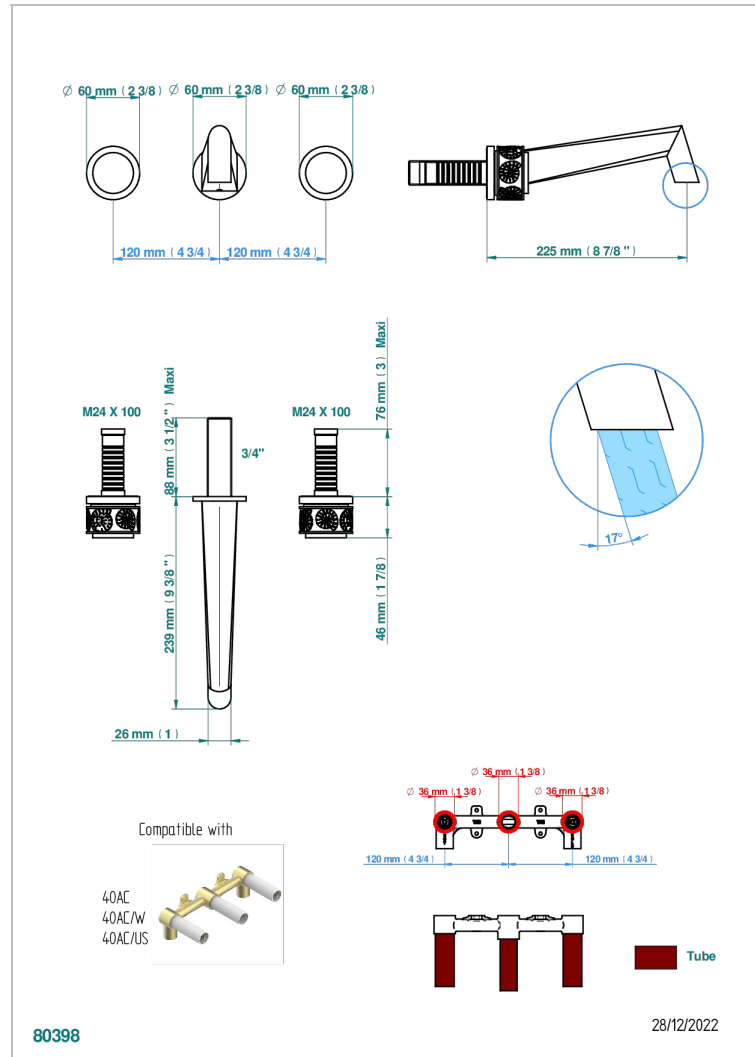

# NEW ISLAND

U5N-40SGB/W

Trim only for wall mounted 3-hole basin mixer - WRAS approved

## CHARACTERISTIC

- New Island
- Trim only for wall mounted 3-hole basin mixer - WRAS approved