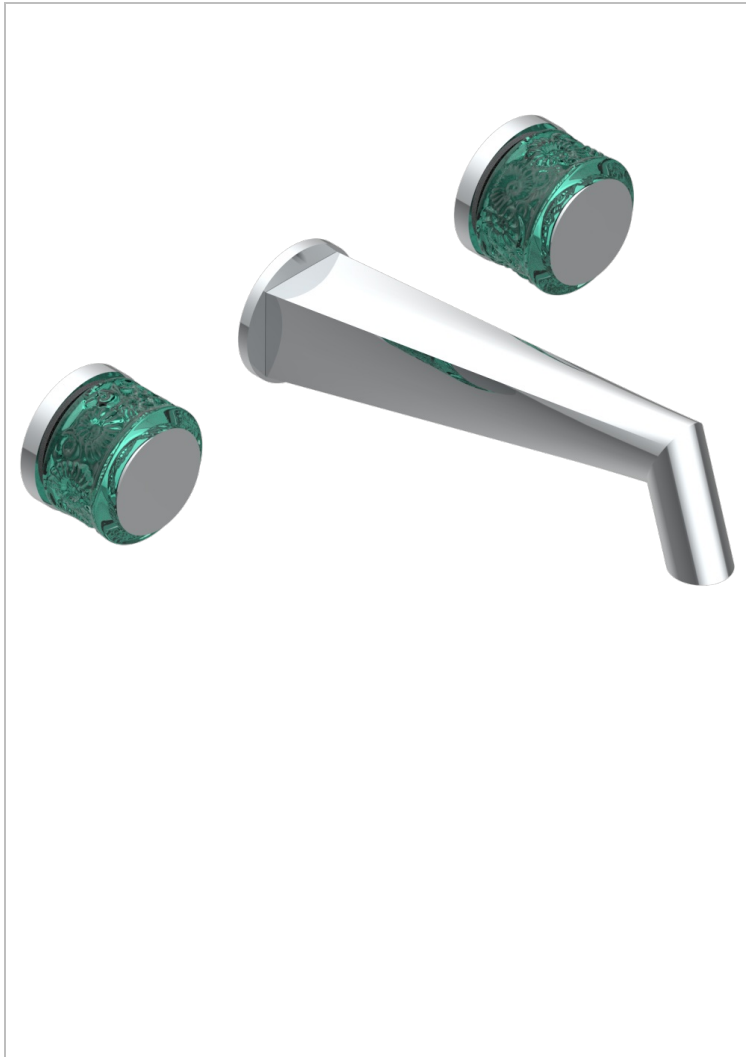

# NEW ISLAND

U5N-40SGB/W

Trim only for wall mounted 3-hole basin mixer - WRAS approved

## CHARACTERISTIC

- New Island
- Trim only for wall mounted 3-hole basin mixer - WRAS approved

## AVAILABLE FINITIONS

Antique nickel - H28  
Black ceram - D30  
Blush PVD - H62  
Brass color PVD - H49  
Brown bronze color PVD - F33  
Gold color PVD - H52

Graphite PVD - H64  
Lacquered light bronze - D01  
Matt Umber PVD - H67  
Matt blush PVD - H60  
Matt brass color PVD - H50  
Matt brown bronze color PVD - F34

Matt chrome - C02  
Matt gold - F07  
Matt gold color PVD - H53  
Matt graphite PVD - H65  
Matt nickel (color finish) - C01  
Matt nickel color PVD - H56

Nickel color PVD - H55  
Polished chrome (color finish) - A02  
Polished gold (color finish) - F01  
Polished nickel - B01  
Soft matt gold - F31  
Umber PVD - H66