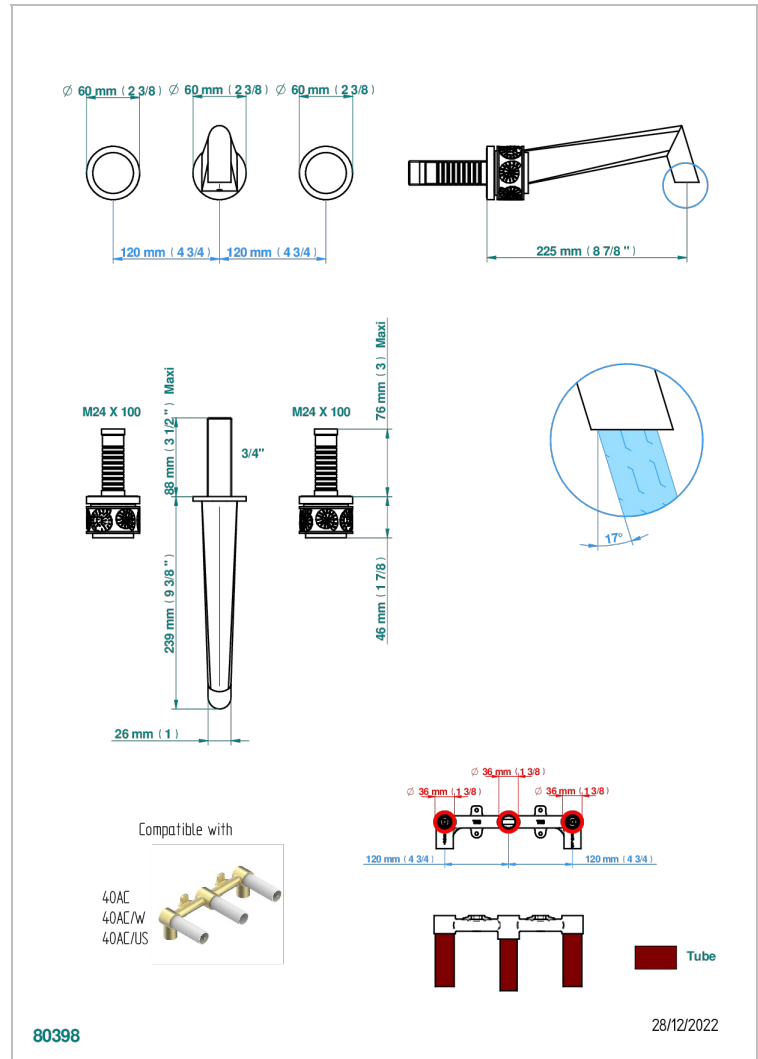

# NEW ISLAND

U5N-40SGB

Trim only for wall mounted 3-hole basin mixer

THG<sup>®</sup>  
PARIS

## CARACTERÍSTICAS

- New Island
- Trim only for wall mounted 3-hole basin mixer

## PRODUCTOS RELACIONADOS

- Ref. G00-40AC Rough parts for wall mounted 3 hole mixer, cross handle version
- Ref. G00-40AM Rough parts for wall mounted 3 hole mixer, lever handle version