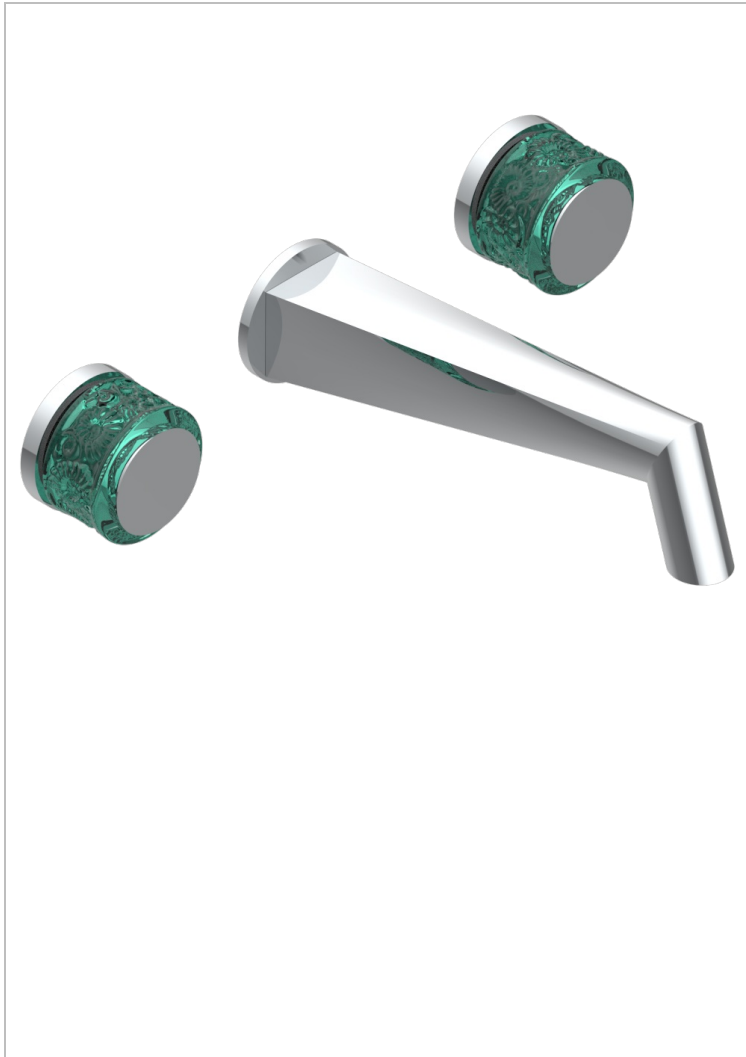

# NEW ISLAND

U5N-40SGB

Trim only for wall mounted 3-hole basin mixer

THG<sup>®</sup>  
PARIS

## CARACTERÍSTICAS

- New Island
- Trim only for wall mounted 3-hole basin mixer

## PRODUCTOS RELACIONADOS

- Ref. G00-40AC Rough parts for wall mounted 3 hole mixer, cross handle version
- Ref. G00-40AM Rough parts for wall mounted 3 hole mixer, lever handle version

## ACABADOS DISPONIBLES

Bronce claro - D01  
Cerámica negra mate - D30  
Cromo - A02  
Cromo mate - C02  
Dorado - F01  
Dorado mate - F07

Dorado pálido mate (sin barniz) - F31  
Níquel - B01  
Níquel mate - C01  
Níquel viejo - H28  
Pvd blush - H62  
Pvd blush mate - H60