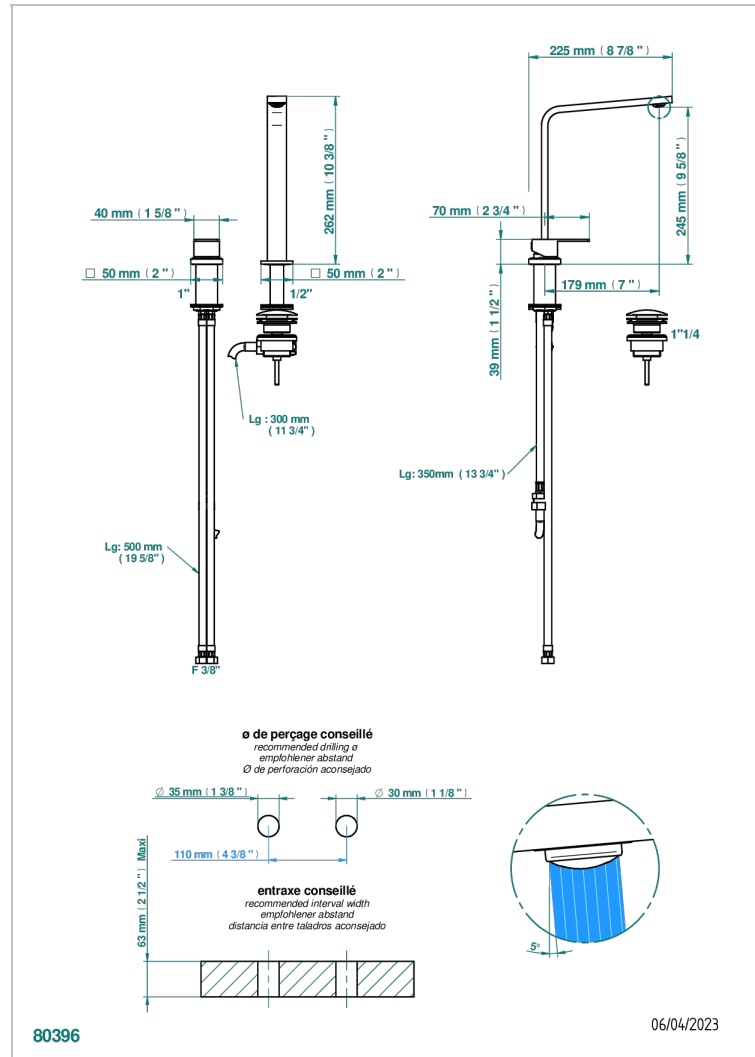

# SOHO 2023

G7K-6590

2-hole basin mixer with spout and mixer, with waste

## CHARACTERISTIC

- Soho 2023
- 2-hole basin mixer with spout and mixer, with waste