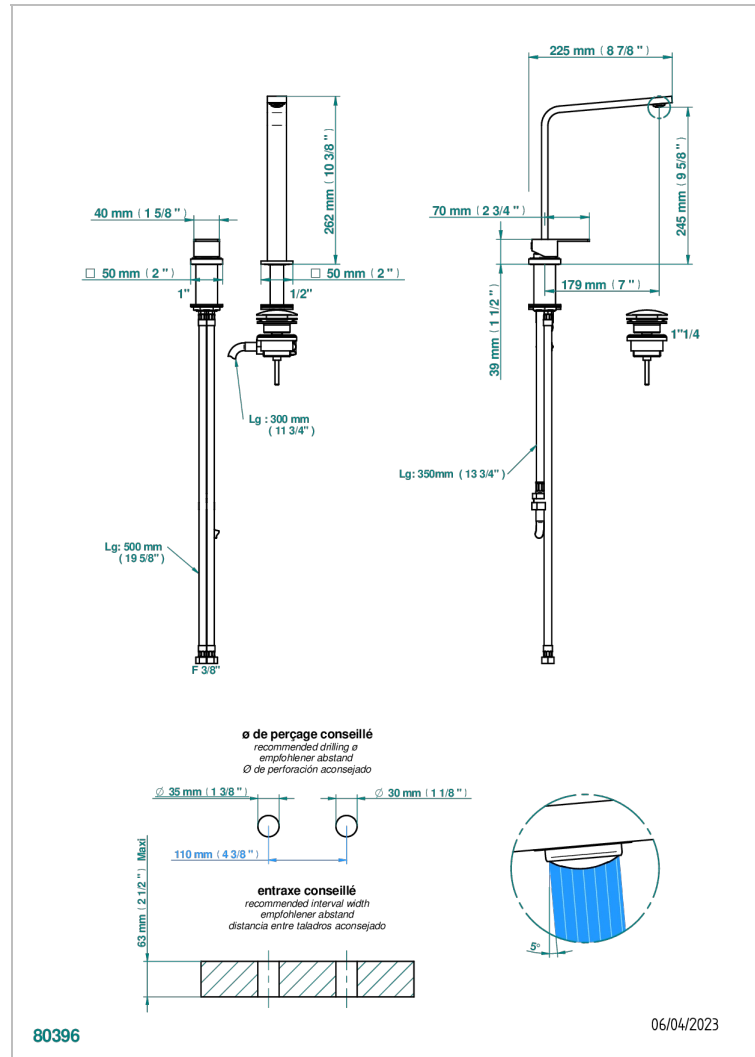

SOHO 2023

G7K-6590

2-hole basin mixer with spout and mixer, with waste

EIGENSCHAFTEN

- Soho 2023
- 2-hole basin mixer with spout and mixer, with waste

VERFÜGBARE OBERFLÄCHEN

Blassgold - F30
Blassgold matt unlackiert - F31
Chrom - A02
Chrom matt - C02
Gold - F01
Gold matt - F07

Nickel matt - C01
Pvd blush - H62
Pvd blush matt - H60
Pvd bronze braun - F33
Pvd bronze braun matt - F34
Pvd gold - H52

Pvd gold matt - H53
Pvd graphite - H64
Pvd graphite matt - H65
Pvd messing - H49
Pvd messing matt - H50
Pvd nickel - H55

Pvd nickel matt - H56
Pvd umber - H66
Pvd umber matt - H67
Silbernickel - B01