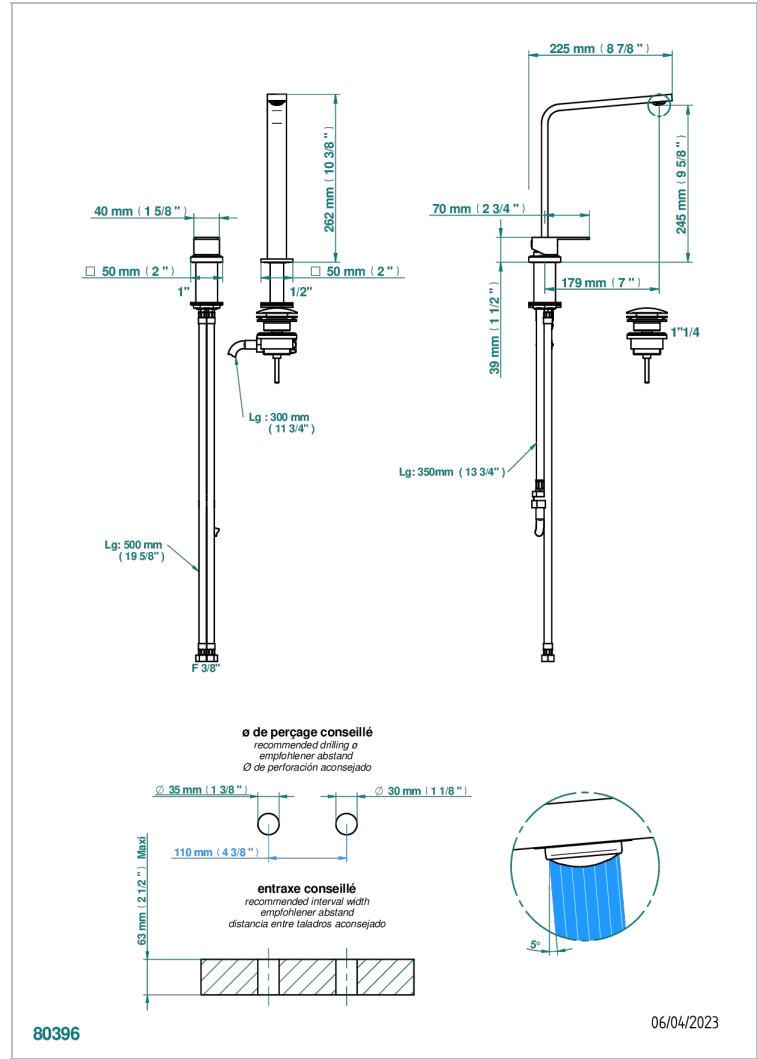

SOHO 2023

G7K-6590

2-hole basin mixer with spout and mixer, with waste

CARACTERÍSTICAS

- Soho 2023
- 2-hole basin mixer with spout and mixer, with waste

ACABADOS DISPONIBLES

Cromo - A02
Cromo mate - C02
Dorado - F01
Dorado mate - F07
Dorado pálido - F30
Dorado pálido mate (sin barniz) - F31

Níquel - B01
Níquel mate - C01
Pvd blush - H62
Pvd blush mate - H60
Pvd color latón - H49
Pvd color latón mate - H50

Pvd color níquel - H55
Pvd color níquel mate - H56
Pvd color oro - H52
Pvd color oro mate - H53
Pvd grafito - H64
Pvd grafito mate - H65