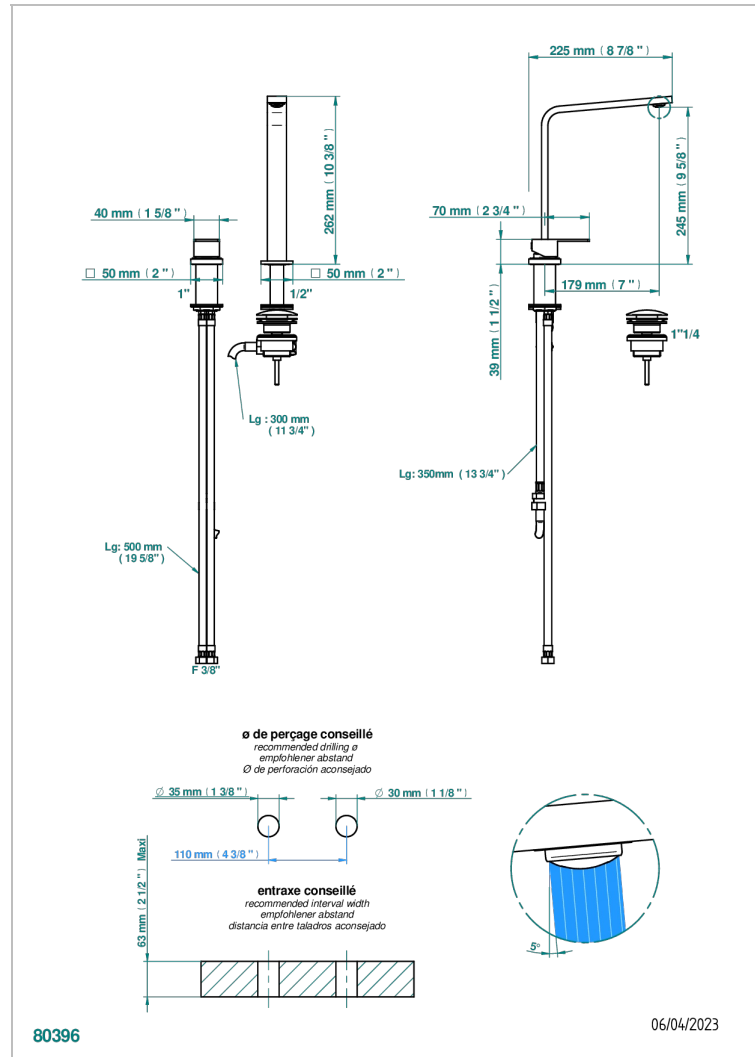

SOHO 2023

G7K-6590

2-hole basin mixer with spout and mixer, with waste

CHARACTERISTIC

- Soho 2023
- 2-hole basin mixer with spout and mixer, with waste

AVAILABLE FINITIONS

Blush PVD - H62
Brass color PVD - H49
Brown bronze color PVD - F33
Gold color PVD - H52
Graphite PVD - H64
Matt Umber PVD - H67

Matt blush PVD - H60
Matt brass color PVD - H50
Matt brown bronze color PVD - F34
Matt chrome - C02
Matt gold - F07
Matt gold color PVD - H53

Matt graphite PVD - H65
Matt nickel (color finish) - C01
Matt nickel color PVD - H56
Nickel color PVD - H55
Polished chrome (color finish) - A02
Polished gold (color finish) - F01