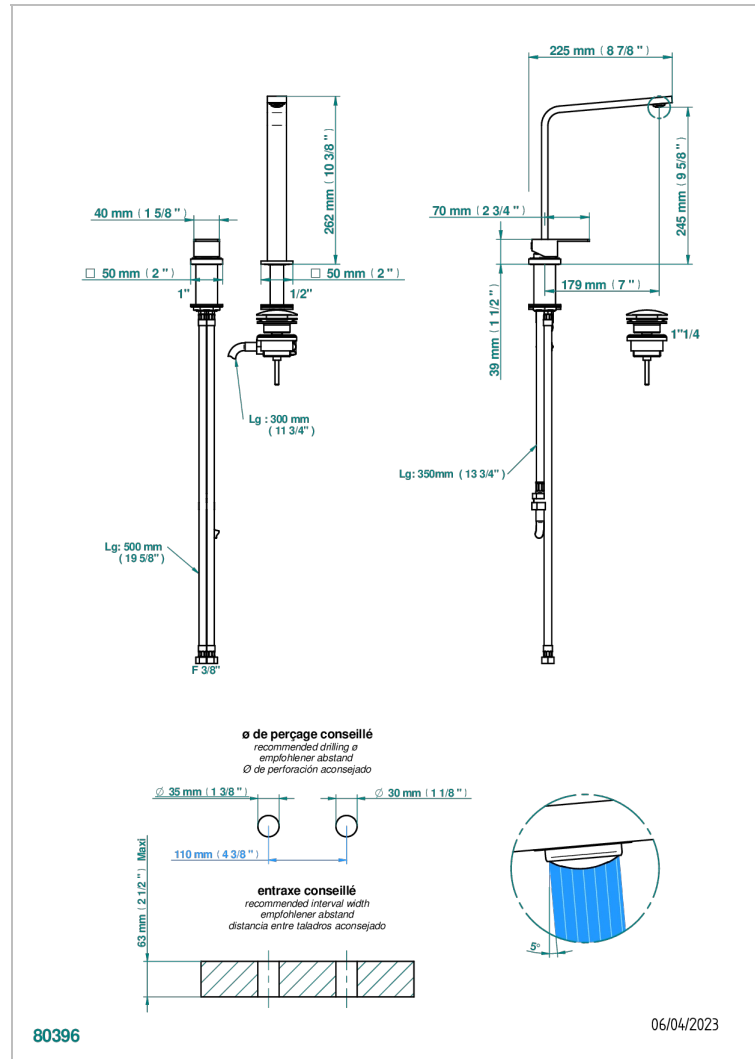

SOHO 2023

G7K-6590

2-hole basin mixer with spout and mixer, with waste

EIGENSCHAFTEN

- Soho 2023
- 2-hole basin mixer with spout and mixer, with waste

VERFÜGBARE OBERFLÄCHEN

Blassgold - F30
Blassgold matt unlackiert - F31
Chrom - A02
Chrom matt - C02
Gold - F01
Gold matt - F07

Nickel matt - C01
Pvd blush - H62
Pvd blush matt - H60
Pvd bronze braun - F33
Pvd bronze braun matt - F34
Pvd gold - H52

Pvd gold matt - H53
Pvd graphite - H64
Pvd graphite matt - H65
Pvd messing - H49
Pvd messing matt - H50
Pvd nickel - H55

Pvd nickel matt - H56
Pvd umber - H66
Pvd umber matt - H67
Silbernickel - B01