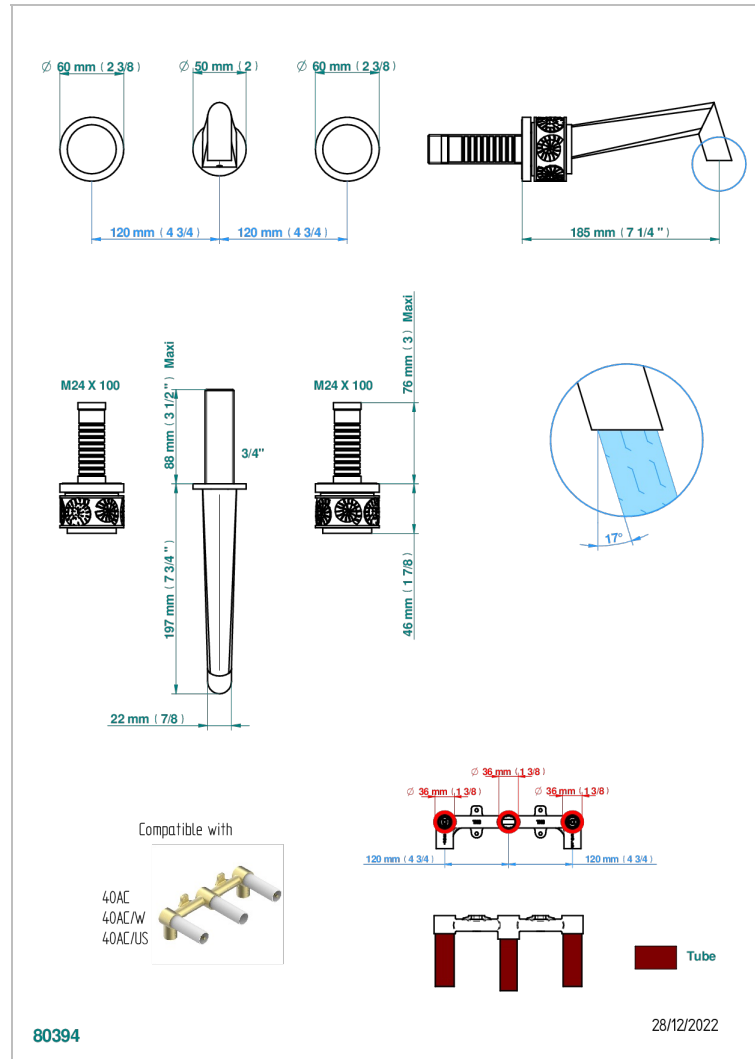

# NEW ISLAND

U5N-41GB

Trim for wall mounted 3-hole bath set only

## CHARACTERISTIC

- New Island
- Trim for wall mounted 3-hole bath set only

## RELATED SKU'S

- Ref. G00-40AM/US Rough parts for wall set (one counter clockwise and one clockwise cartridges)